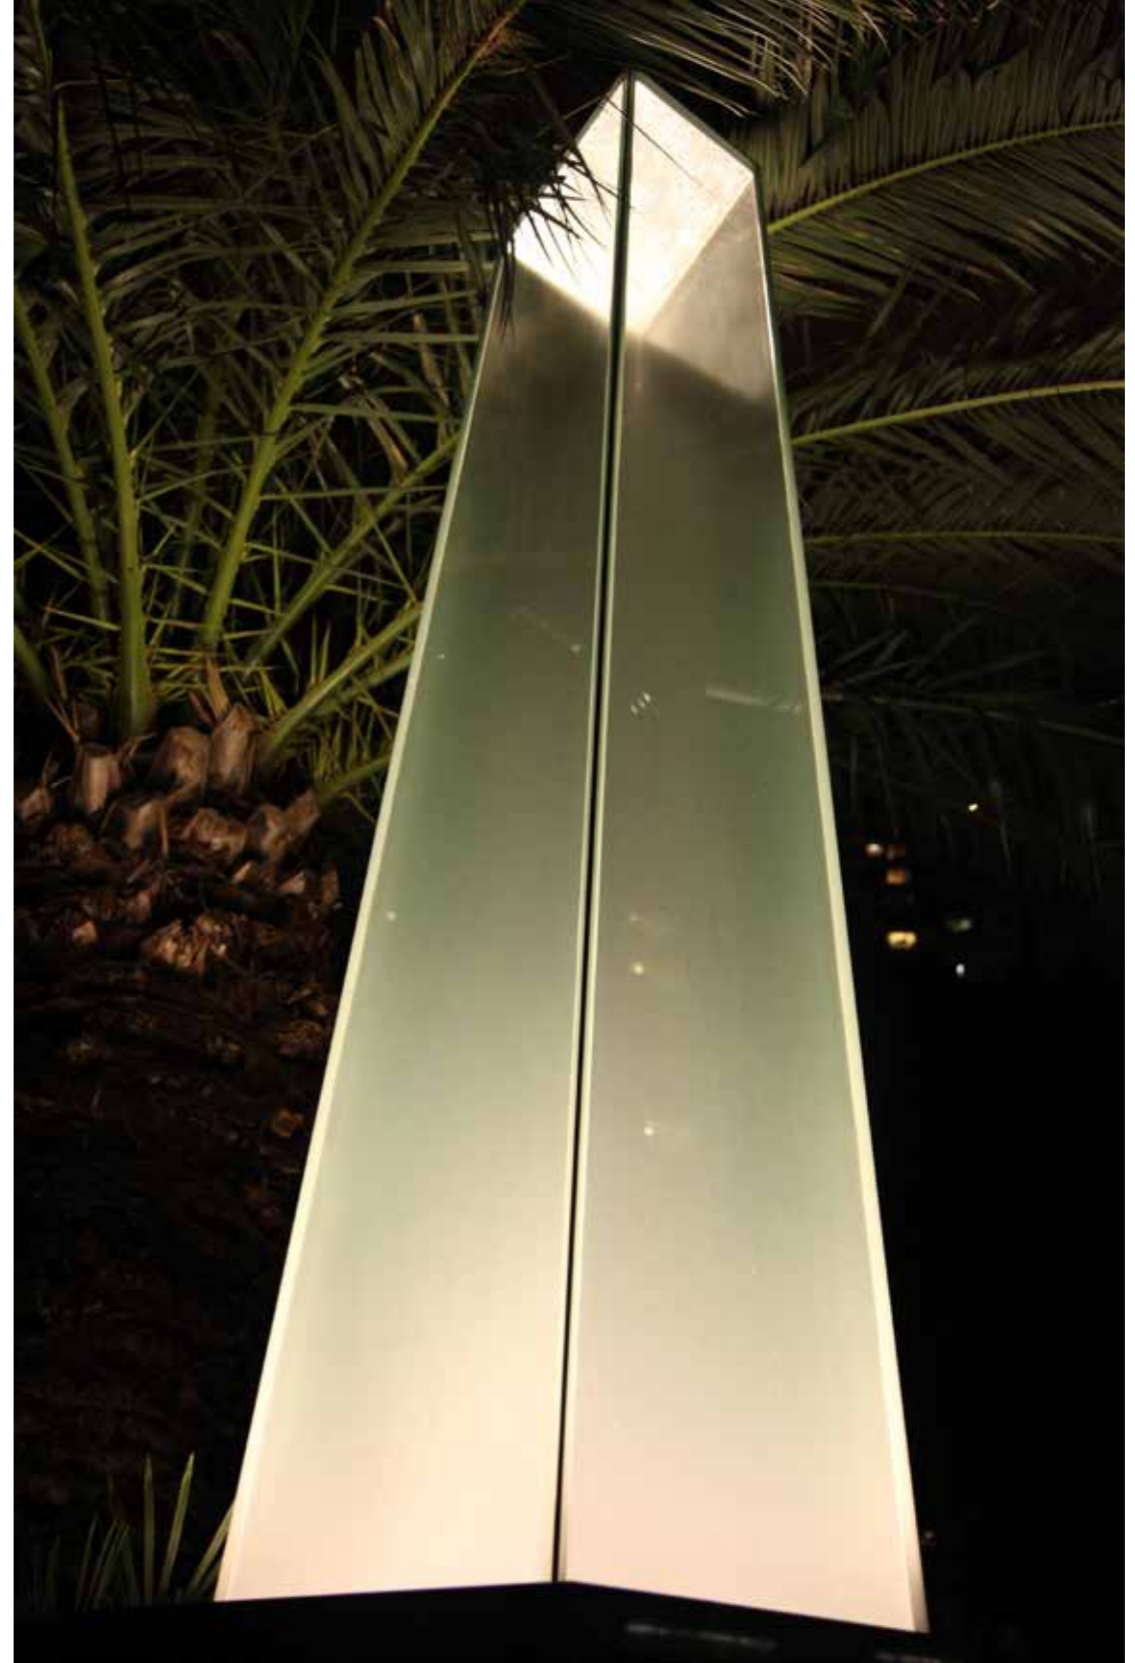

Hotel application 酒店里的应用

TheRitz-Carlton hotel

丽思卡尔顿酒店

Translucent Vitreous Room Plate
Lampbox
透光琉璃的房间灯箱

Translucent Vitreous
透光琉璃

Printing Effect Glass
喷墨效果玻璃

Glass Artwork
玻璃工艺品

Modern Printing Glass Street Lamp
时尚喷墨玻璃路灯