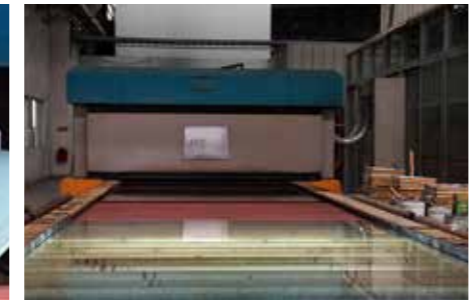

The company

公司简介

Automated Production Line: Safety, Efficiency and Quality
全自动化生产线: 安全, 高效, 高品质

JYC stocks over 10,000 tons of raw glass to ensure quick delivery time.
一万吨以上库存量的原材料可确保准时的货期

Automated horizontal CNC drilling production line.
全自动卧式CNC钻孔生产线

Superior quality,
reliable products
优质的品质, 可靠的产品

Advanced equipment
for making curved
tempered glass.
先进的弧形钢化玻璃设备

The continuous flat tempered glass production furnace
(W:1500 x L:5000mm)
连续式平钢化窑炉 (宽:1500 x 长:5000 mm)