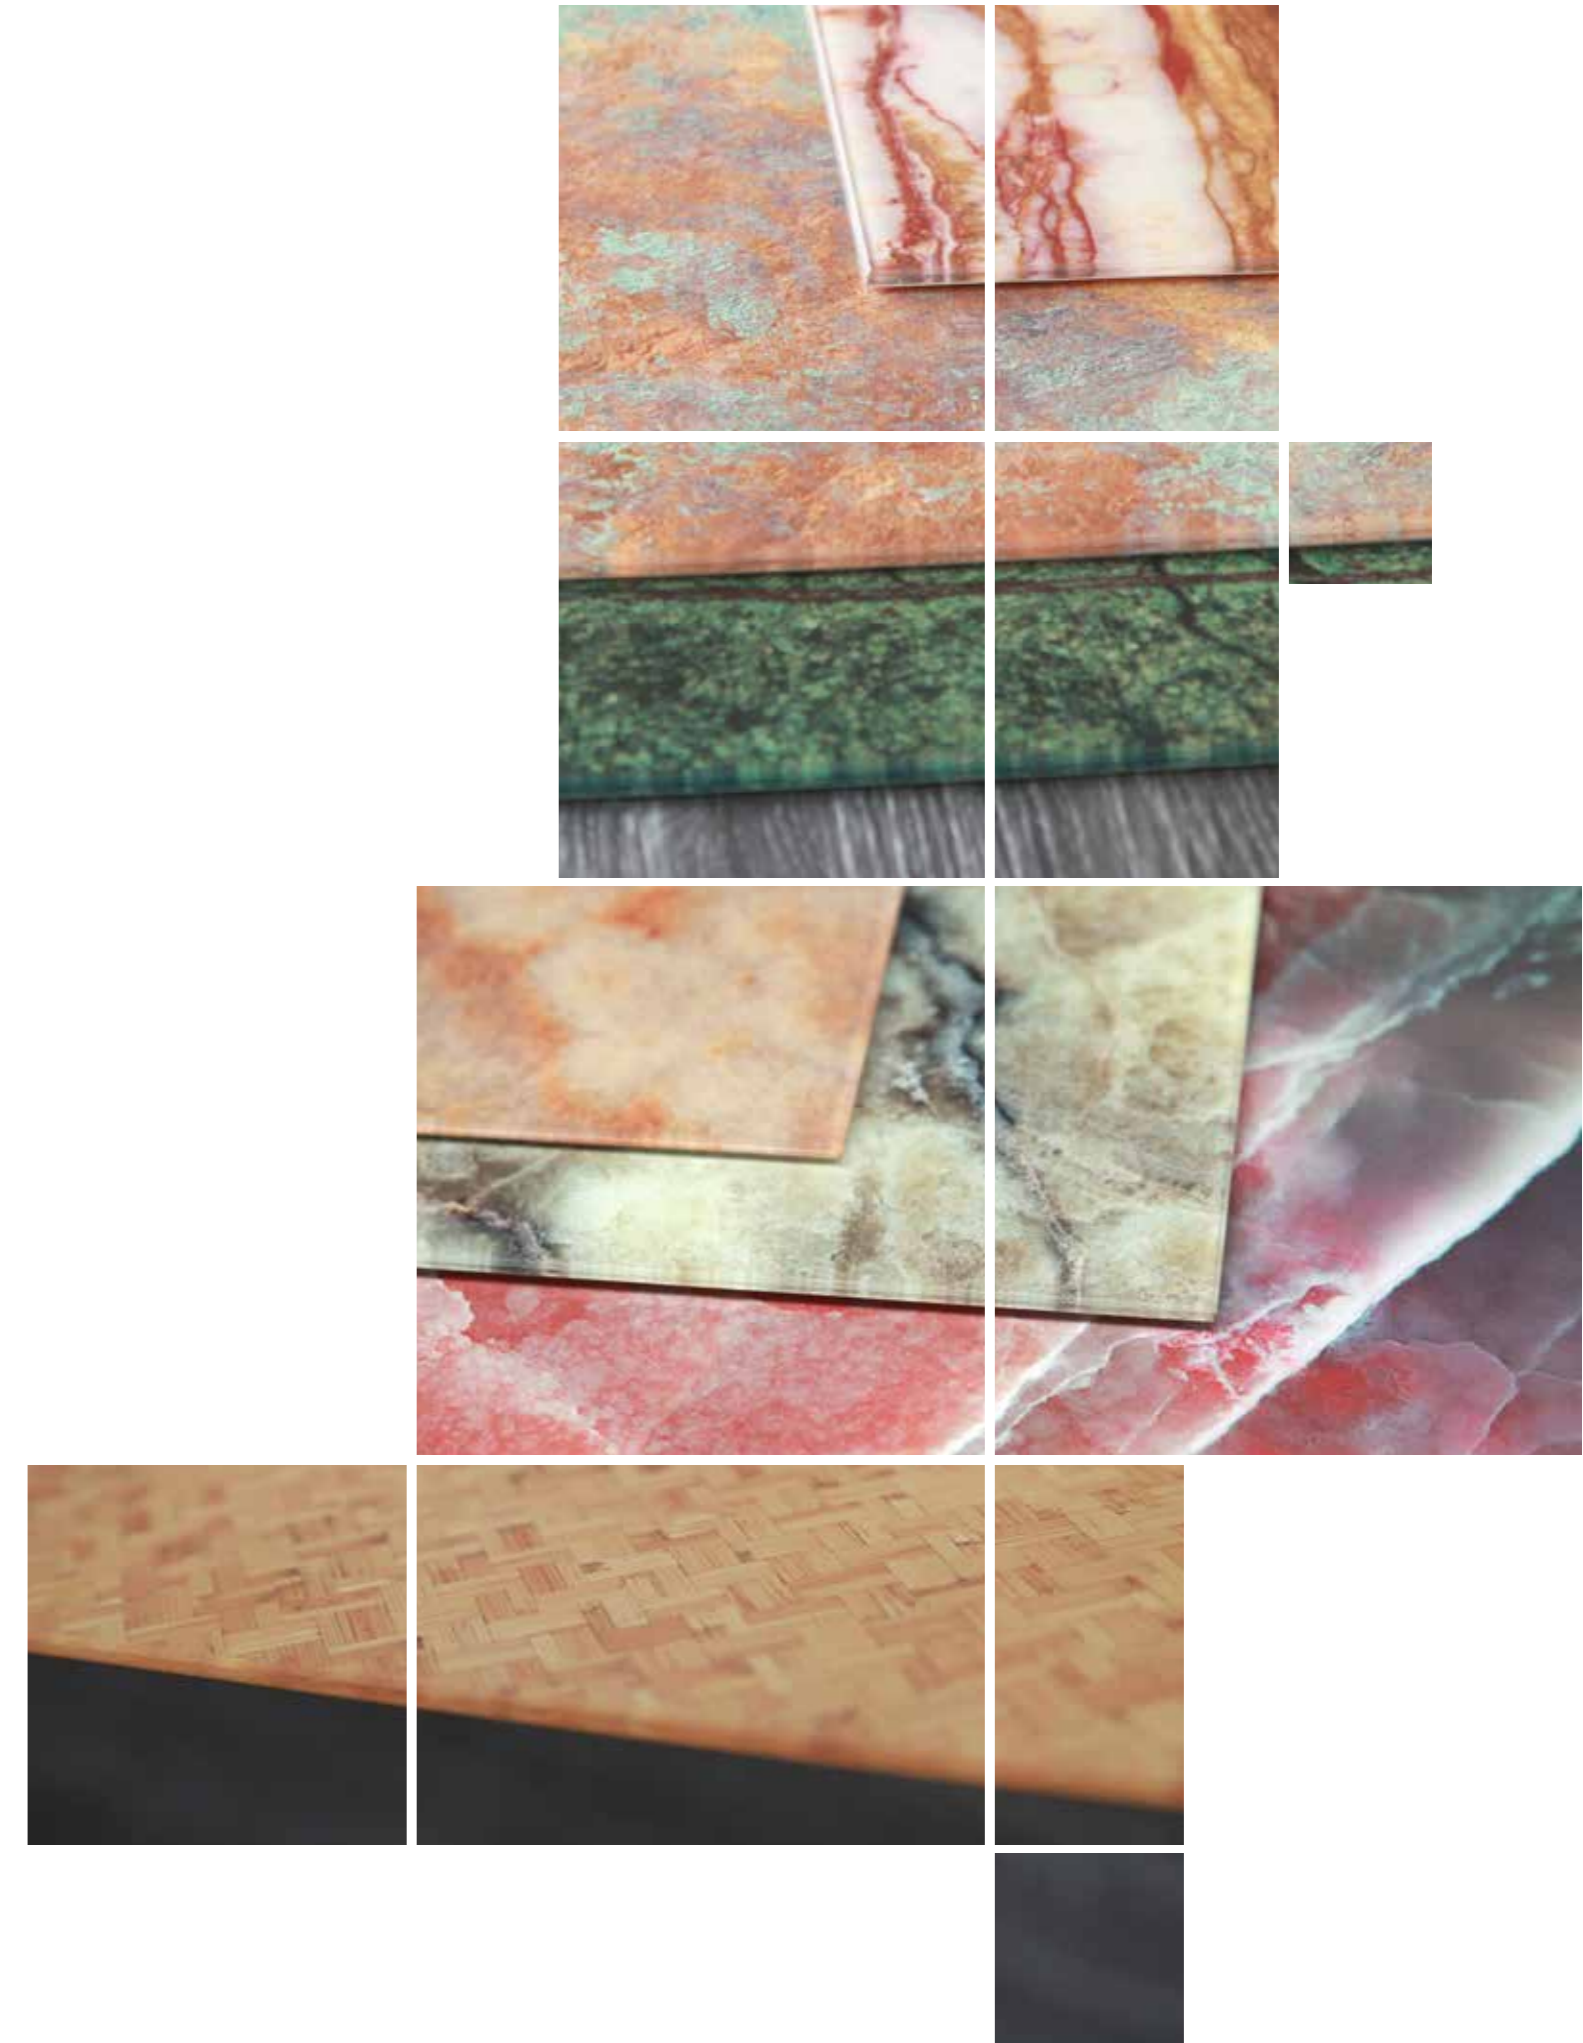

The world's most
advanced and glass
printer.

全球最先进的玻璃喷印设备