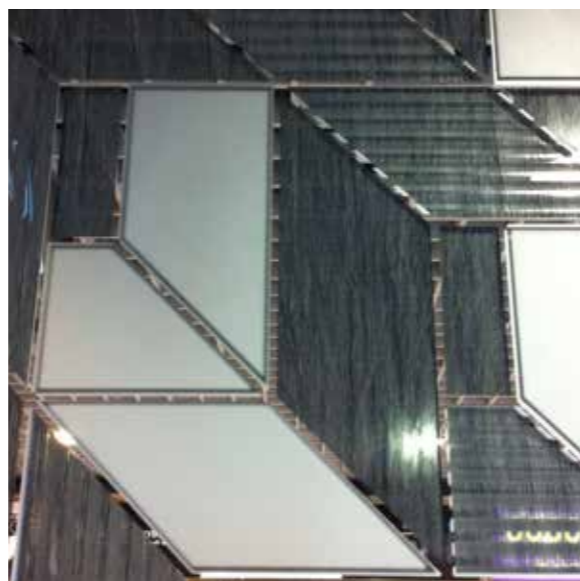

Elevator Application
电梯间