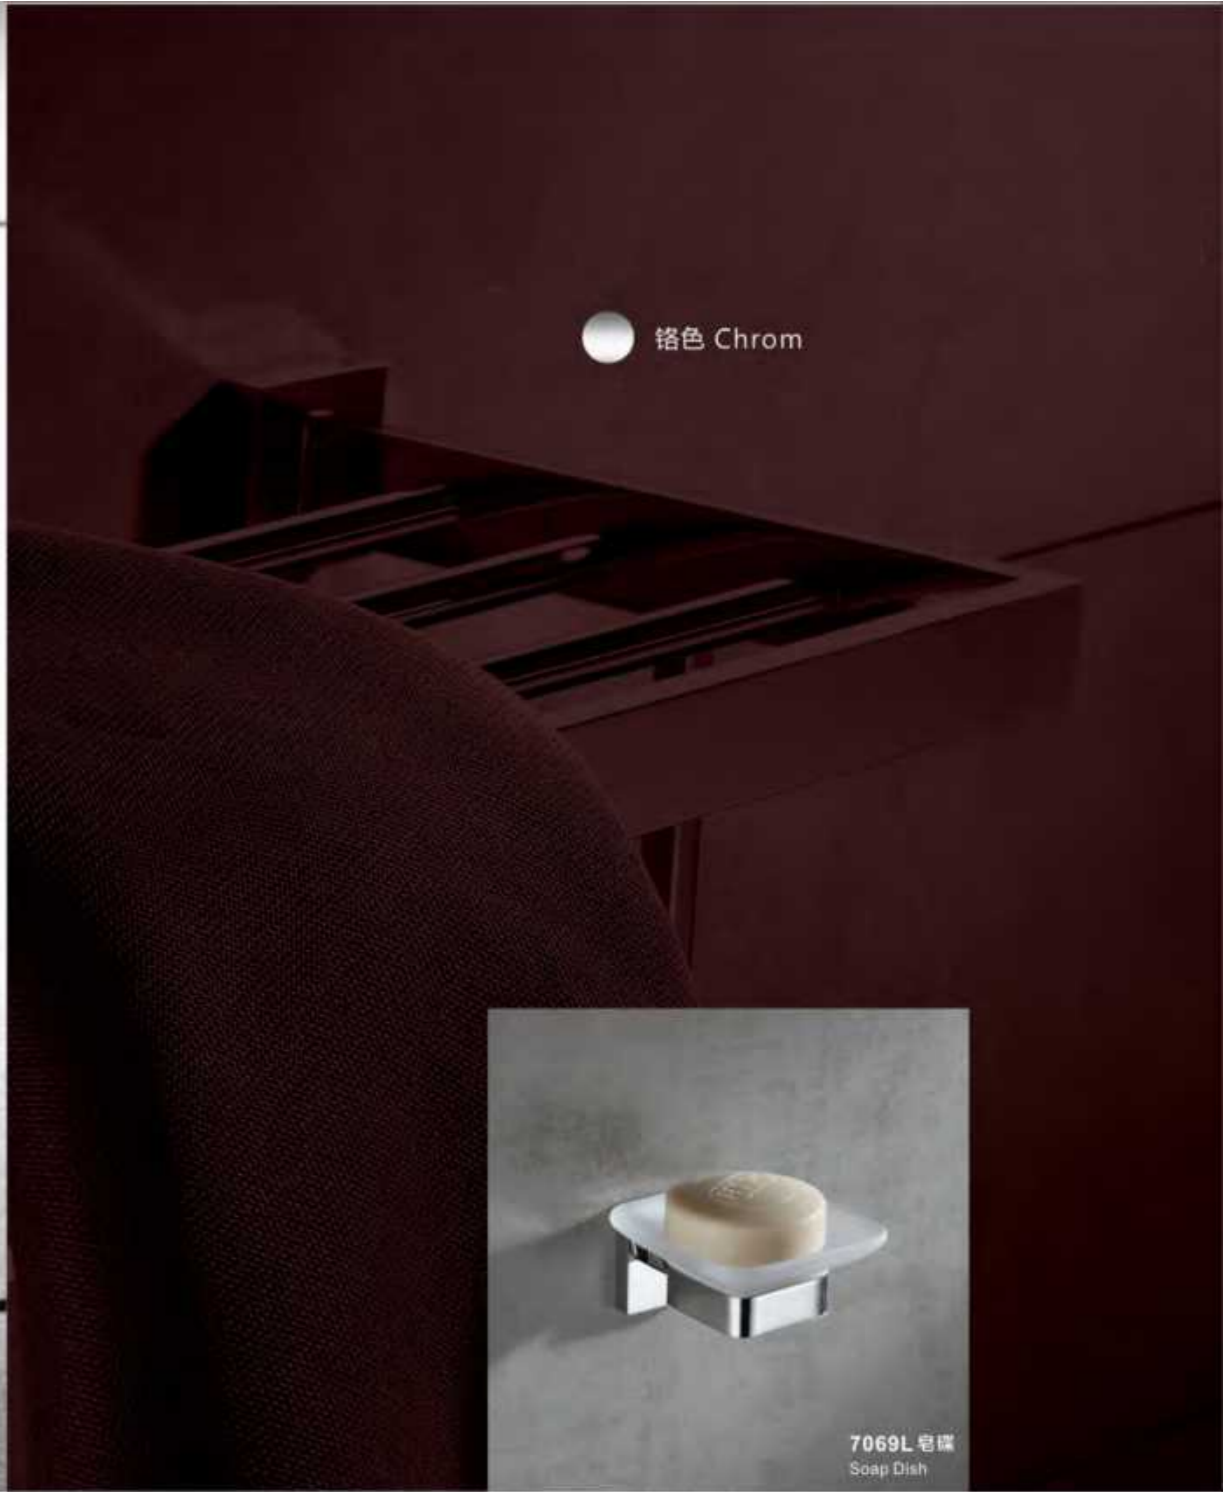

7000L series
SOPHIE
索菲

SIMPLE AND DISTINGUISHED
WITH EXTREME AESTHETIC EXPERIENCE

Smart fashion in low-key design

外观简洁尊贵，极具至美感染力，
平凡中体现灵韵的时尚。

7060L 毛巾架
Towel Ring

● 铬色 Chrom

7069L 皂碟
Soap Dish

SOPHIE 索菲
7000L
series