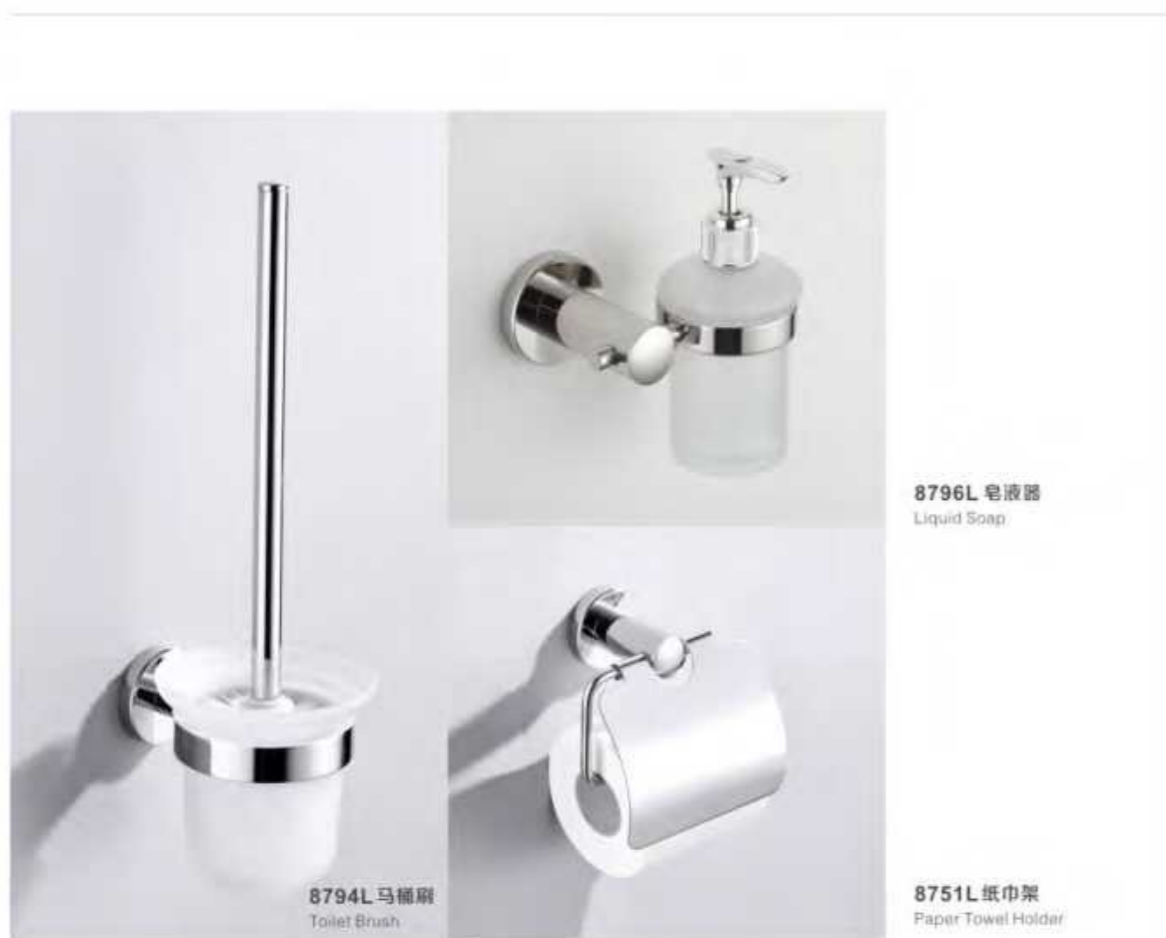

8760R毛巾环
Towel Ring

8794L 马桶刷
Toilet Brush

8796L 皂液器
Liquid Soap

8751L 纸巾架
Paper Towel Holder