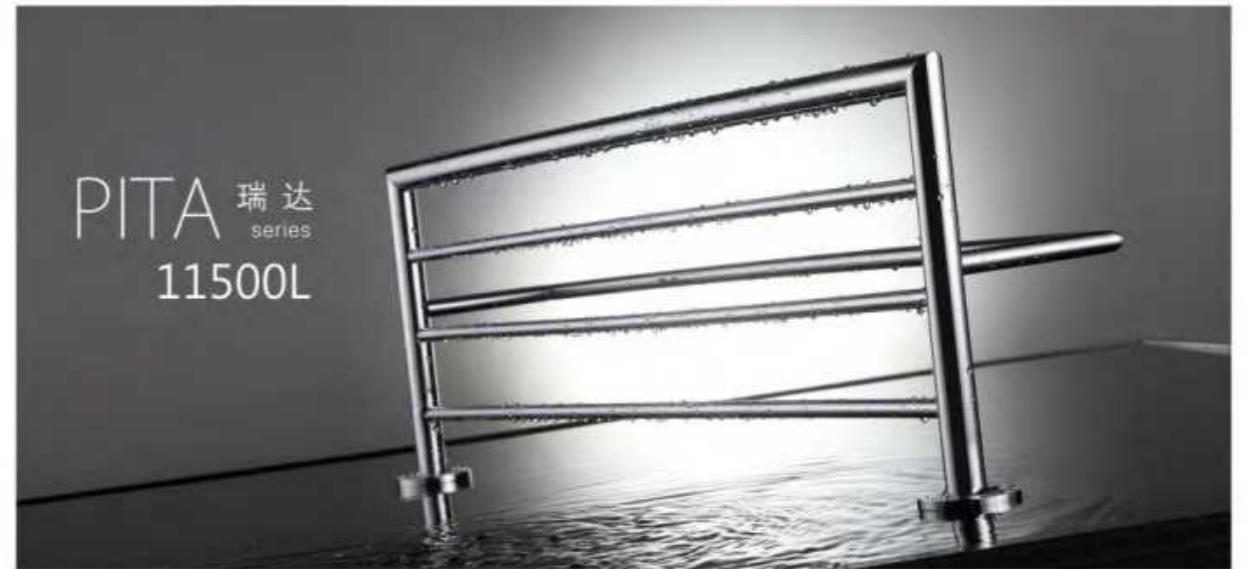

DANNY 30400A
丹妮 series

SIMPLE AND DISTINGUISHED

with extreme aesthetic
experience
Smart fashion in low-key design

外观简洁尊贵，
极具至美感染力，平凡中体现灵韵的时尚。

11500L 瑞达
series
PITA

● 铬色 Chrom

PITA 瑞达
series
11500L

11500L 浴巾架
Towel Rack