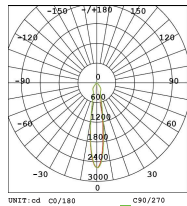

ZGE-SD-RP03

10W 6500K

TECHNICAL DETAILS

- COB chip with reflector cup, precise light distribution, natural light spot
- RA90, excellent colour rendering.
- Color temperature: 3000 / 4000 / 6500K with optional three beam angles: 15° / 30°
- Operating temperature : -20 to 45°C

APPLICATIONS

Hotel / Shopping mall / Retail store / Residential area

FEATURES

- Die-cast aluminum lamp body, excellent heat dissipation and durable
- External independent power supply and customizable dimming
- Deep anti-glare to create a comfortable light environment