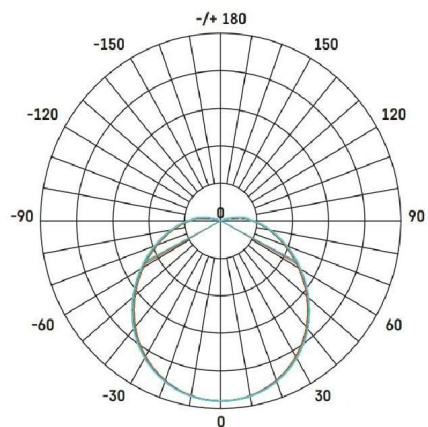

ZGE-XD-64

TECHNICAL DETAILS

- Ra90, excellent colour rendering
- Color temperatures: 3000/4000/6500K
- Efficiency up to 100 lm/W
- Operating temperature: -20 to 45°C
- Pleasant lighting

APPLICATIONS

Home / Hotel / Office

FEATURES

- High luminous efficiency
  higher-grade design
- Golden color

ZGE-XD-8065

TECHNICAL DETAILS

- Ra90, excellent colour rendering
- Color temperatures: 3000/4000/6500K
- Efficiency up to 100 lm/W
- Operating temperature: -20 to 45°C
- Pleasant lighting

APPLICATIONS

Home / Hotel / Office

FEATURES

- High luminous efficiency
  higher-grade design
- Golden color