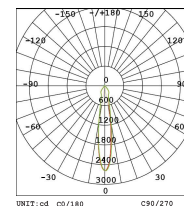

ZGE-SD-LP02

UNIT: cd C0/180 C90/270

10W 6500K

TECHNICAL DETAILS

- COB chip with reflector cup, precise light distribution, natural light spot
- RA90, excellent colour rendering.
- Color temperature: 3000 / 4000 / 6500K with optional three beam angles: 15°/24°/36°/60°
- Operating temperature : -20 to 45°C

APPLICATIONS

Hotel / Shopping mall / Retail store
/ Residential area

FEATURES

- Die-cast aluminum lamp body, excellent heat dissipation and durable
- External independent power supply and customizable dimming
- Deep anti-glare to create a comfortable light environment