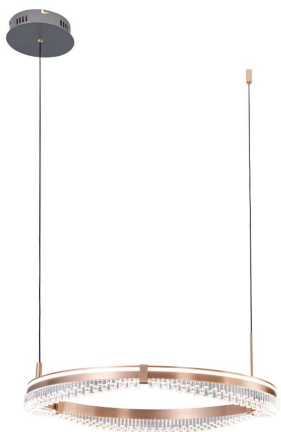

APPLICATIONS

Home / Hotel / Office

FEATURES

- High luminous efficiency
higher-grade design
- Golden color

ZGE-DX-60042

TECHNICAL DETAILS

- Ra90, excellent colour rendering
- Color temperatures: 3000/4000/6500K
- Efficiency up to 100 lm/W
- Operating temperature: -20 to 45°C
- Pleasant lighting