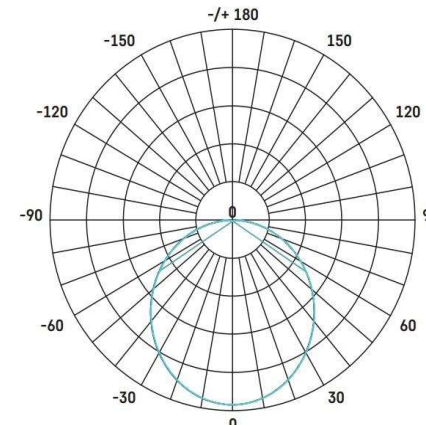

ZGE-XD-96

TECHNICAL DETAILS

- Ra90, excellent colour rendering
- Color temperatures: 3000/4000/6500K
- Efficiency up to 100 lm/W
- Operating temperature: -20 to 45°C
- Pleasant lighting

APPLICATIONS

Home / Hotel / Office

FEATURES

- High luminous efficiency
  higher-grade design
- Golden color

ZGE-XD-187

TECHNICAL DETAILS

- Ra90, excellent colour rendering
- Color temperatures: 3000/4000/6500K
- Efficiency up to 100 lm/W
- Operating temperature: -20 to 45°C
- Pleasant lighting

APPLICATIONS

Home / Hotel / Office

FEATURES

- High luminous efficiency
  higher-grade design
- Golden color