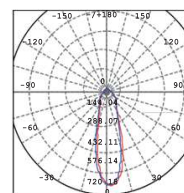

ZGE-TD-FX06

UNIT: cd CO/180 C90/270

5W 6500K

TECHNICAL DETAILS

- COB chip with reflector cup, precise light distribution, natural light spot
- RA90, excellent colour rendering.
- Color temperature: 3000 / 4000 / 6500K with optional three beam angles: 60°
- Operating temperature : -20 to 45°C

APPLICATIONS

Hotel / Shopping mall / Retail store / Residential area

FEATURES

- Die-cast aluminum lamp body, excellent heat dissipation and durable
- External independent power supply and customizable dimming
- Deep anti-glare to create a comfortable light environment