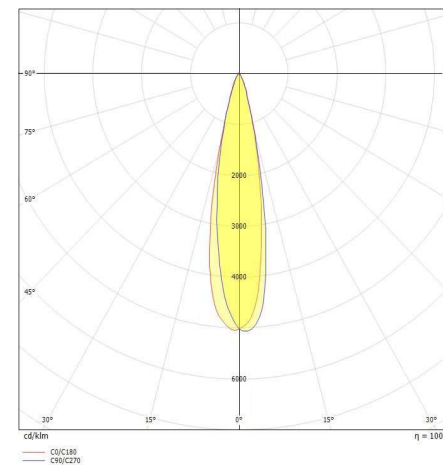

FEATURES

- High luminous efficiency
  higher-grade design
- Golden color