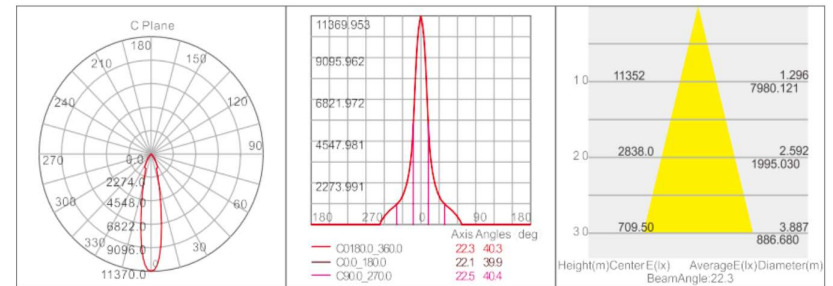

FEATURES

- High purity aluminum housing, higher-grade and excellent heat dissipation, durable
- Choice of black and white colours