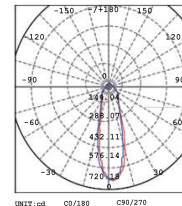

ZGE-SD-QT04

5W 6500K

TECHNICAL DETAILS

- COB chip with reflector cup, precise light distribution, natural light spot
- RA90, excellent colour rendering.
- Color temperature: 3000 / 4000 / 6500K with optional three beam angles: 15°/24°/36°
- Operating temperature : -20 to 45°C

APPLICATIONS

Hotel / Shopping mall / Retail store / Residential area

FEATURES

- Die-cast aluminum lamp body, excellent heat dissipation and durable
- External independent power supply and customizable dimming
- Deep anti-glare to create a comfortable light environment