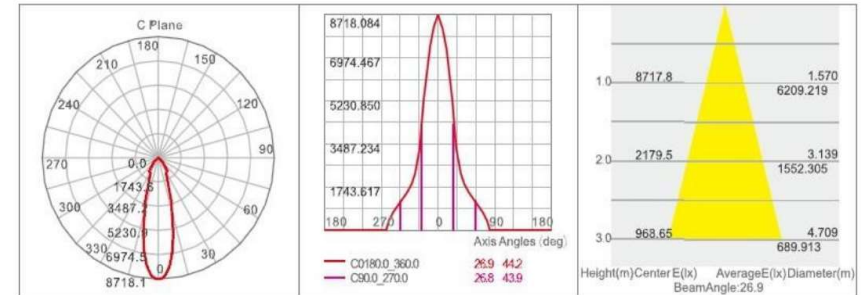

ZGE-GD-CX03

TECHNICAL DETAILS

- Ra90, excellent colour rendering
- Color temperatures: 3000/4000/6500K
- Efficiency up to 90 lm/W
- Operating temperature: -20 to 45°C
- Precise light distribution

APPLICATIONS

Home / Retail / Office

FEATURES

- High purity aluminum housing, higher-grade and excellent heat dissipation, durable
- Choice of black and white colours

ZGE-GD-CX04

TECHNICAL DETAILS

- Ra90, excellent colour rendering
- Color temperatures: 3000/4000/6500K
- Efficiency up to 90 lm/W
- Operating temperature: -20 to 45°C
- Precise light distribution

APPLICATIONS

Home / Retail / Office

FEATURES

- High purity aluminum housing, higher-grade and excellent heat dissipation, durable
- Choice of black and white colours