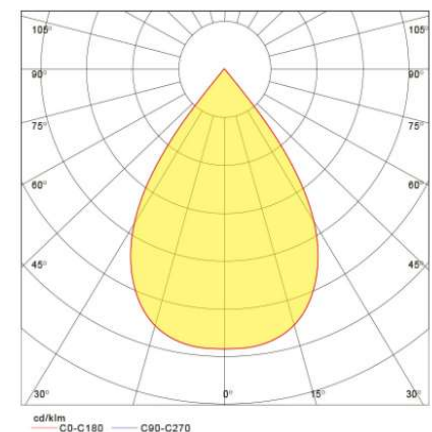

ZGE-DX-DD01

TECHNICAL DETAILS

- Ra90, excellent colour rendering
- Color temperatures: 3000/4000/6500K
- Efficiency up to 100 lm/W
- Operating temperature: -20 to 45°C
- Pleasant lighting

APPLICATIONS

Home / Hotel / Office

FEATURES

- High luminous efficiency
  higher-grade design
- Golden color

ZGE-DX-SG02

TECHNICAL DETAILS

- Ra90, excellent colour rendering
- Color temperatures: 3000/4000/6500K
- Efficiency up to 100 lm/W
- Operating temperature: -20 to 45°C
- Pleasant lighting

APPLICATIONS

Home / Hotel / Office

FEATURES

- High luminous efficiency
  higher-grade design
- Golden color