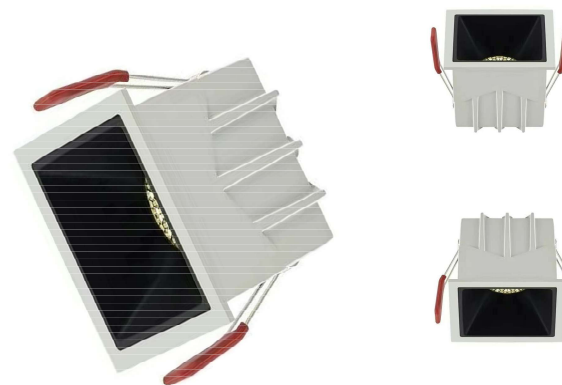

ZGE-TD-FX06

UNIT: cd CO/180 C90/270

5W 6500K

TECHNICAL DETAILS

- COB chip with reflector cup, precise light distribution, natural light spot
- RA90, excellent colour rendering.
- Color temperature: 3000 / 4000 / 6500K with optional three beam angles: 60°
- Operating temperature : -20 to 45°C

APPLICATIONS

Hotel / Shopping mall / Retail store / Residential area

FEATURES

- Die-cast aluminum lamp body, excellent heat dissipation and durable
- External independent power supply and customizable dimming
- Deep anti-glare to create a comfortable light environment