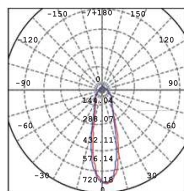

ZGE-TD-FW03

UNIT: cd CO/180 C90/270

5W 6500K

TECHNICAL DETAILS

- COB chip with reflector cup, precise light distribution, natural light spot
- RA90, excellent colour rendering.
- Color temperature: 3000 / 4000 / 6500K with optional three beam angles: 60°
- Operating temperature : -20 to 45°C

APPLICATIONS

Hotel / Shopping mall / Retail store / Residential area

FEATURES

- Die-cast aluminum lamp body, excellent heat dissipation and durable
- External independent power supply and customizable dimming
- Deep anti-glare to create a comfortable light environment