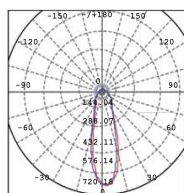

ZGE-TD-LW05

UNIT: cd CO/180 C90/270

5W 6500K

TECHNICAL DETAILS

- COB chip with reflector cup, precise light distribution, natural light spot
- RA90, excellent colour rendering.
- Color temperature: 3000 / 4000 / 6500K with optional three beam angles: 60°
- Operating temperature : -20 to 45°C

APPLICATIONS

Hotel / Shopping mall / Retail store / Residential area

FEATURES

- Die-cast aluminum lamp body, excellent heat dissipation and durable
- External independent power supply and customizable dimming
- Deep anti-glare to create a comfortable light environment