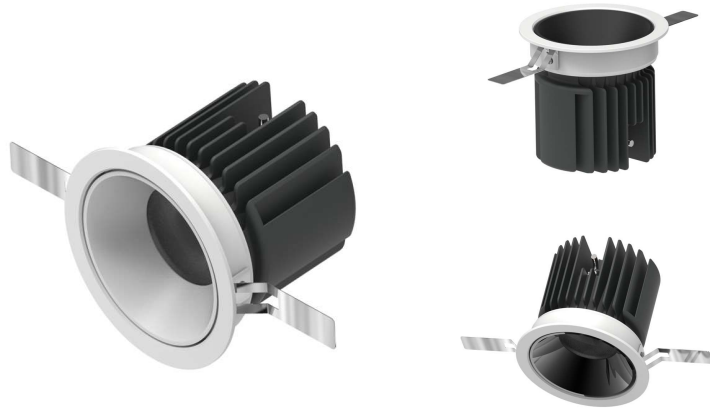

ZGE-SD-HD01

UNIT: cd C0/180 C90/270

5W 6500K

TECHNICAL DETAILS

- COB chip with reflector cup, precise light distribution, natural light spot
- RA90, excellent colour rendering.
- Color temperature: 3000 / 4000 / 6500K with optional three beam angles: 15° / 30°
- Operating temperature : -20 to 45°C

ZGE-SD-LP02

UNIT: cd C0/180 C90/270

10W 6500K

TECHNICAL DETAILS

- COB chip with reflector cup, precise light distribution, natural light spot
- RA90, excellent colour rendering.
- Color temperature: 3000 / 4000 / 6500K with optional three beam angles: 15°/24°/36°/60°
- Operating temperature : -20 to 45°C

APPLICATIONS

Hotel / Shopping mall / Retail store
/ Residential area

FEATURES

- Die-cast aluminum lamp body, excellent heat dissipation and durable
- External independent power supply and customizable dimming
- Deep anti-glare to create a comfortable light environment

ZGE-SD-RP03

10W 6500K

TECHNICAL DETAILS

- COB chip with reflector cup, precise light distribution, natural light spot
- RA90, excellent colour rendering.
- Color temperature: 3000 / 4000 / 6500K with optional three beam angles: 15° / 30°
- Operating temperature : -20 to 45°C