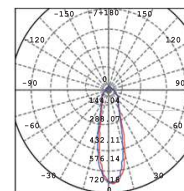

ZGE-TD-HX04

UNIT: cd CO/180 C90/270

5W 6500K

TECHNICAL DETAILS

- COB chip with reflector cup, precise light distribution, natural light spot
- RA90, excellent colour rendering.
- Color temperature: 3000 / 4000 / 6500K with optional three beam angles: 45°
- Operating temperature : -20 to 45°C

APPLICATIONS

Hotel / Shopping mall / Retail store / Residential area

FEATURES

- Die-cast aluminum lamp body, excellent heat dissipation and durable
- External independent power supply and customizable dimming
- Deep anti-glare to create a comfortable light environment