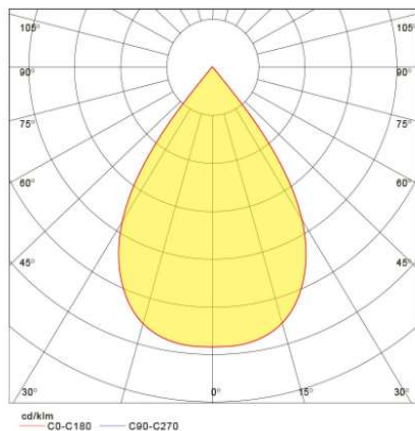

FEATURES

- High luminous efficiency
  higher-grade design
- Golden color