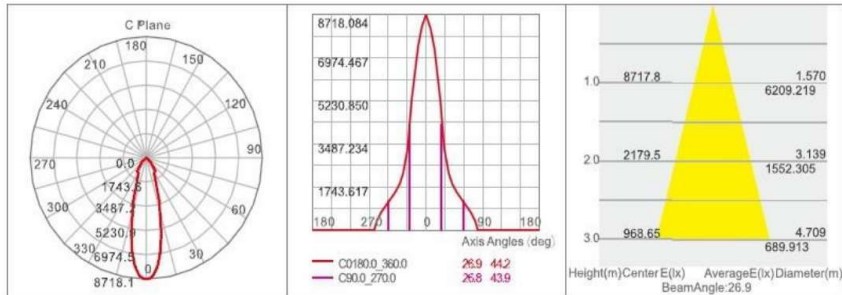

ZGE-GD-CX03

TECHNICAL DETAILS

- Ra90, excellent colour rendering
- Color temperatures: 3000/4000/6500K
- Efficiency up to 90 lm/W
- Operating temperature: -20 to 45°C
- Precise light distribution

APPLICATIONS

Home / Retail / Office

FEATURES

- High purity aluminum housing, higher-grade and excellent heat dissipation, durable
- Choice of black and white colours

ZGE-GD-CX04

TECHNICAL DETAILS

- Ra90, excellent colour rendering
- Color temperatures: 3000/4000/6500K
- Efficiency up to 90 lm/W
- Operating temperature: -20 to 45°C
- Precise light distribution

APPLICATIONS

Home / Retail / Office

FEATURES

- High purity aluminum housing, higher-grade and excellent heat dissipation, durable
- Choice of black and white colours