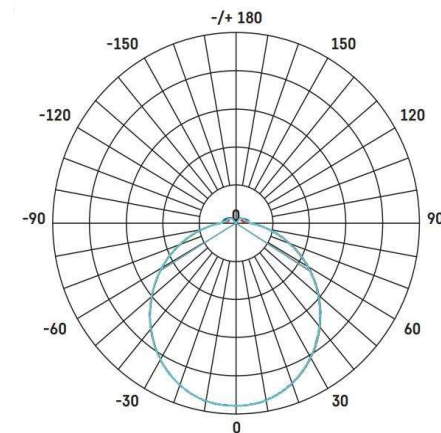

ZGE-XD-5732

TECHNICAL DETAILS

- Ra90, excellent colour rendering
- Color temperatures: 3000/4000/6500K
- Efficiency up to 100 lm/W
- Operating temperature: -20 to 45°C
- Pleasant lighting

APPLICATIONS

Home / Hotel / Office

FEATURES

- High luminous efficiency
  higher-grade design
- Choice of black and white
  colours

ZGE-XD-8570

TECHNICAL DETAILS

- Ra90, excellent colour rendering
- Color temperatures: 3000/4000/6500K
- Efficiency up to 100 lm/W
- Operating temperature: -20 to 45°C
- Pleasant lighting

APPLICATIONS

Home / Hotel / Office

FEATURES

- High luminous efficiency
  higher-grade design
- Golden color