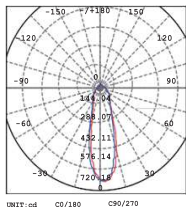

ZGE-SD-HD01

UNIT: cd C0/180 C90/270

5W 6500K

TECHNICAL DETAILS

- COB chip with reflector cup, precise light distribution, natural light spot
- RA90, excellent colour rendering.
- Color temperature: 3000 / 4000 / 6500K with optional three beam angles: 15° / 30°
- Operating temperature : -20 to 45°C

APPLICATIONS

Hotel / Shopping mall / Retail store
/ Residential area

FEATURES

- Die-cast aluminum lamp body, excellent heat dissipation and durable
- External independent power supply and customizable dimming
- Deep anti-glare to create a comfortable light environment