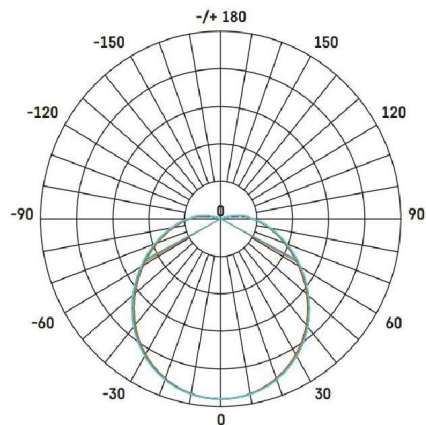

ZGE-XD-5732

TECHNICAL DETAILS

- Ra90, excellent colour rendering
- Color temperatures: 3000/4000/6500K
- Efficiency up to 100 lm/W
- Operating temperature: -20 to 45°C
- Pleasant lighting

APPLICATIONS

Home / Hotel / Office

FEATURES

- High luminous efficiency
  higher-grade design
- Choice of black and white
  colours

ZGE-XD-8570

TECHNICAL DETAILS

- Ra90, excellent colour rendering
- Color temperatures: 3000/4000/6500K
- Efficiency up to 100 lm/W
- Operating temperature: -20 to 45°C
- Pleasant lighting

APPLICATIONS

Home / Hotel / Office

FEATURES

- High luminous efficiency
  higher-grade design
- Golden color