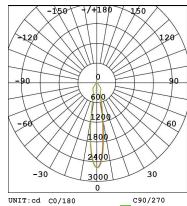

ZGE-SD-PG05

10W 6500K

TECHNICAL DETAILS

- COB chip with reflector cup, precise light distribution, natural light spot
- RA90, excellent colour rendering.
- Color temperature: 3000 / 4000 / 6500K with optional three beam angles: 15°/24°/36°
- Operating temperature : -20 to 45°C

APPLICATIONS

Hotel / Shopping mall / Retail store / Residential area

FEATURES

- Die-cast aluminum lamp body, excellent heat dissipation and durable
- External independent power supply and customizable dimming
- Deep anti-glare to create a comfortable light environment