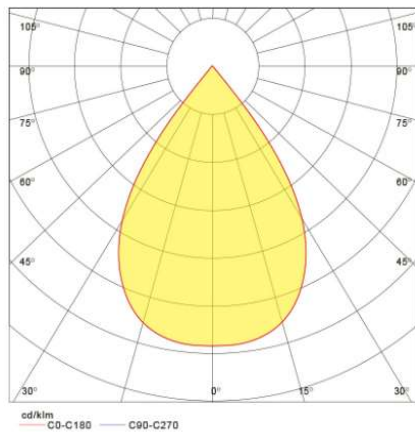

FEATURES

- High luminous efficiency
  higher-grade design
- Golden color