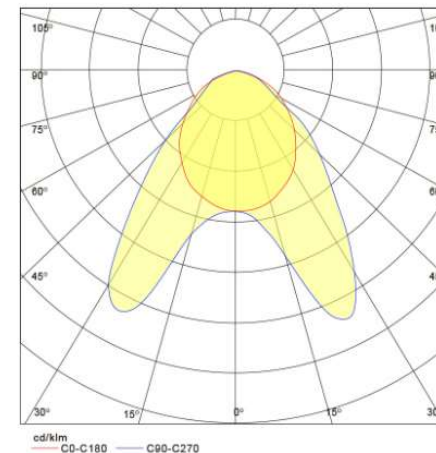

FEATURES

- High luminous efficiency
  higher-grade design
- Golden color