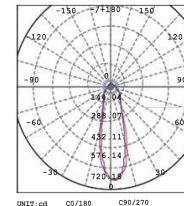

ZGE-SD-GT06

5W 6500K

TECHNICAL DETAILS

- COB chip with reflector cup, precise light distribution, natural light spot
- RA90, excellent colour rendering.
- Color temperature: 3000 / 4000 / 6500K with optional three beam angles: 15°/24°/36°
- Operating temperature : -20 to 45°C

APPLICATIONS

Hotel / Shopping mall / Retail store / Residential area

FEATURES

- Die-cast aluminum lamp body, excellent heat dissipation and durable
- External independent power supply and customizable dimming
- Deep anti-glare to create a comfortable light environment