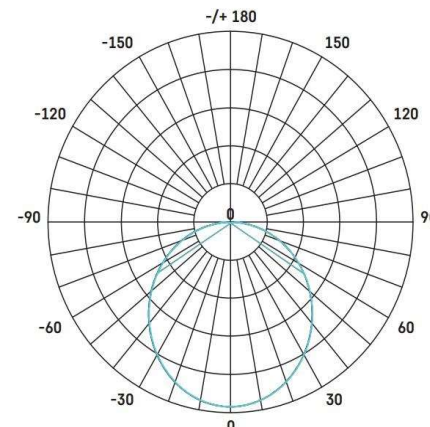

ZGE-XD-64

TECHNICAL DETAILS

- Ra90, excellent colour rendering
- Color temperatures: 3000/4000/6500K
- Efficiency up to 100 lm/W
- Operating temperature: -20 to 45°C
- Pleasant lighting

APPLICATIONS

Home / Hotel / Office

FEATURES

- High luminous efficiency
  higher-grade design
- Golden color

ZGE-XD-8065

TECHNICAL DETAILS

- Ra90, excellent colour rendering
- Color temperatures: 3000/4000/6500K
- Efficiency up to 100 lm/W
- Operating temperature: -20 to 45°C
- Pleasant lighting

APPLICATIONS

Home / Hotel / Office

FEATURES

- High luminous efficiency
  higher-grade design
- Golden color