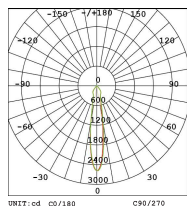

220-240V CE IP65

10W 6500K

TECHNICAL DETAILS

- COB chip with reflector cup, precise light distribution, natural light spot
- RA90, excellent colour rendering.
- Color temperature: 3000 / 4000 / 6500K with optional three beam angles: 36°/60°
- Operating temperature : -20 to 45°C

APPLICATIONS

Hotel / Shopping mall / Retail store / Residential area

FEATURES

- Die-cast aluminum lamp body, excellent heat dissipation and durable
- External independent power supply and customizable dimming
- Deep anti-glare to create a comfortable light environment