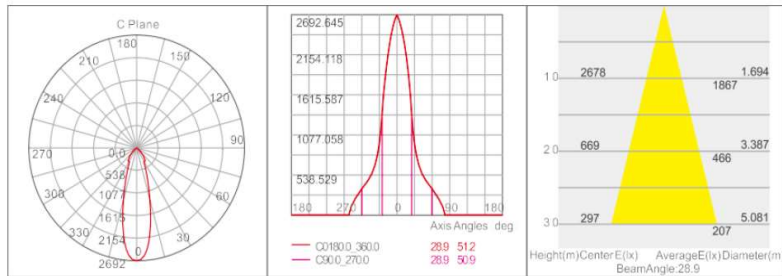

ZGE-GD-BH01

TECHNICAL DETAILS

- Ra90, excellent colour rendering
- Color temperatures: 3000/4000/6500K
- Efficiency up to 90 lm/W
- Operating temperature: -20 to 45°C
- COB LED, precise light distribution

APPLICATIONS

Home / Retail / Office

FEATURES

- High purity aluminum housing, higher-grade and excellent heat dissipation, durable
- Choice of black and white colours

ZGE-GD-BH02

TECHNICAL DETAILS

- Ra90, excellent colour rendering
- Color temperatures: 3000/4000/6500K
- Efficiency up to 90 lm/W
- Operating temperature: -20 to 45°C
- COB LED, precise light distribution

APPLICATIONS

Home / Retail / Office

FEATURES

- High purity aluminum housing, higher-grade and excellent heat dissipation, durable
- Choice of black and white colours