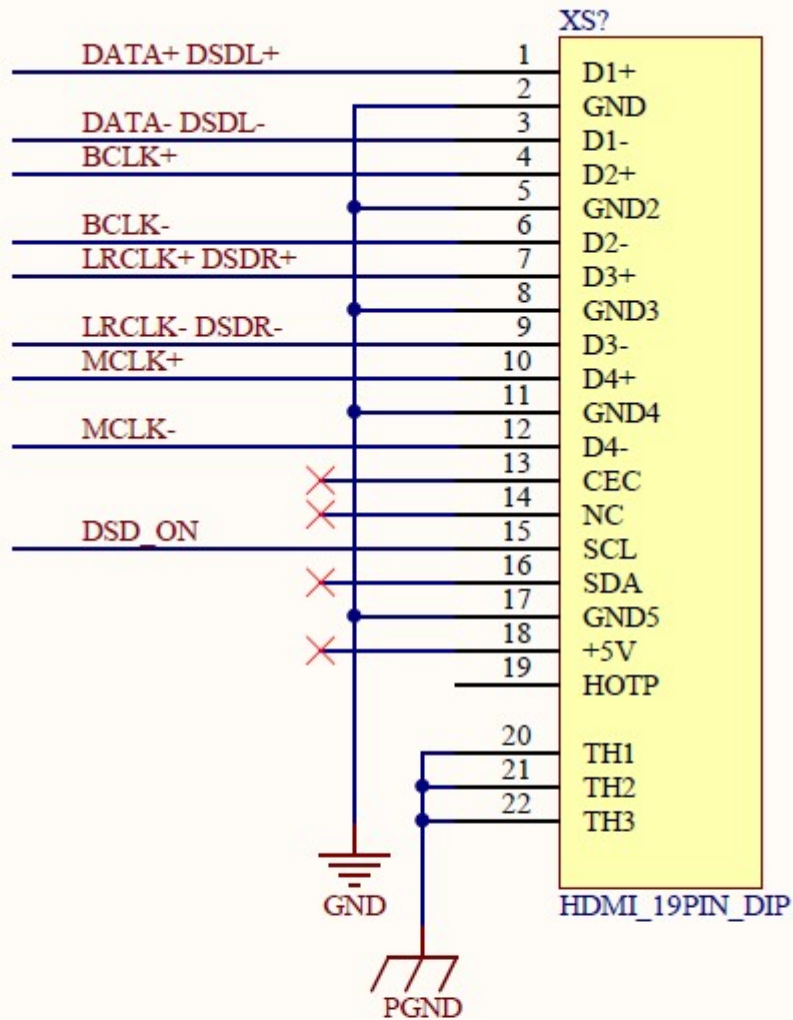

1.PSAUDIO

PS Audio standard

Automatic identification of DSD or PCM

SU-1 firmware V202

All switch off

2.GUSTARD

GUSTARD standard

Use PIN 15

SU-1 firmware V202

switch 3 on switch 6 on

3.Audio-gd

Audio-gd standard

Can not confirm the DSD standard

SU-1 firmware V200

All switch off

4.L.K.S

L.K.S standard

Use PIN 14

SU-1 firmware V200

switch 2 on switch 6 on

5.Holo Audio

HOLO Audio standard

Automatic identification of DSD or PCM

SU-1 firmware V200