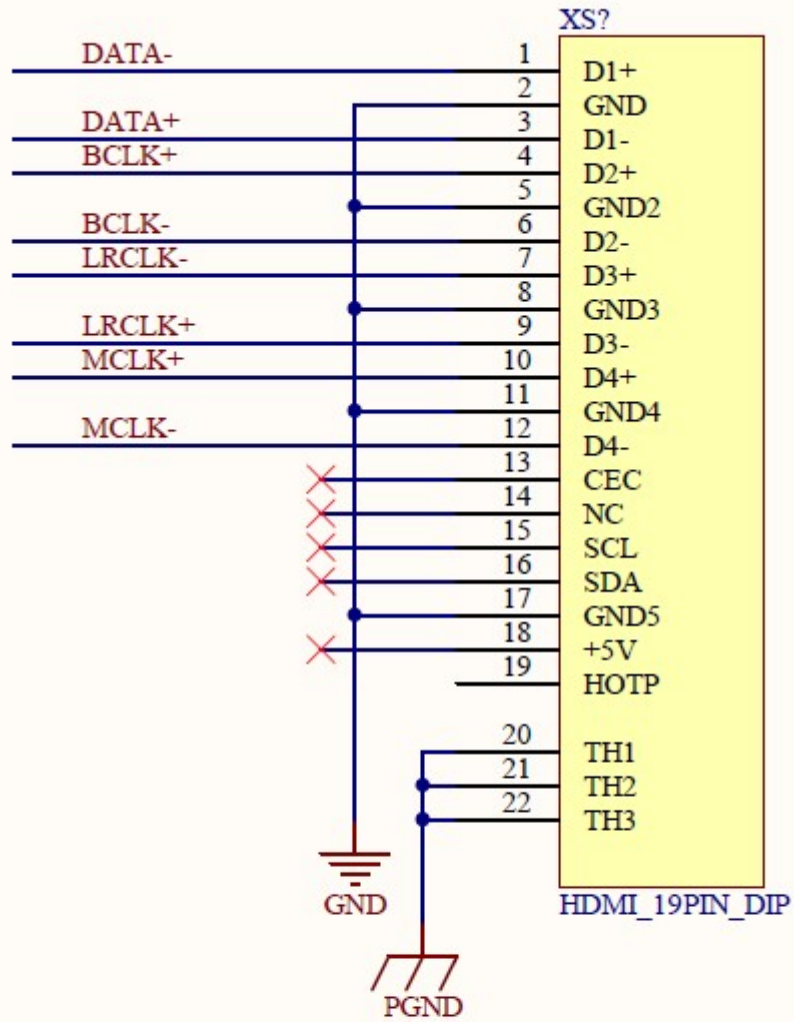

1.PSAUDIO

PS Audio standard

Automatic identification of DSD or PCM

SU-1 firmware V202

All switch off

2.GUSTARD

GUSTARD standard

Use PIN 15

SU-1 firmware V202

switch 3 on switch 6 on

3.Audio-gd

Audio-gd standard

Can not confirm the DSD standard

SU-1 firmware V200

All switch off

4.L.K.S

L.K.S standard

Use PIN 14

SU-1 firmware V200

switch 2 on switch 6 on

5.Holo Audio

HOLO Audio standard

Automatic identification of DSD or PCM

SU-1 firmware V200