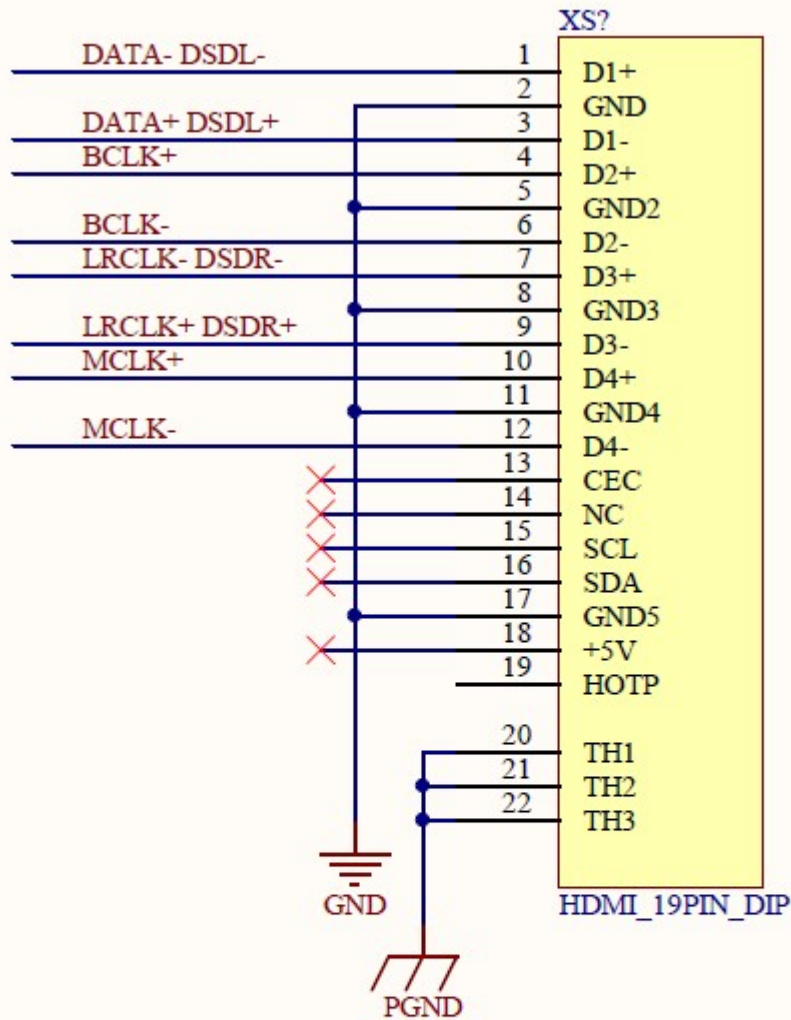

SU-1 firmware V202

switch 3 on switch 6 on

3.Audio-gd

Audio-gd standard

Can not confirm the DSD standard

SU-1 firmware V200

All switch off

4.L.K.S

L.K.S standard

Use PIN 14

SU-1 firmware V200

switch 2 on switch 6 on

5.Holo Audio

HOLO Audio standard

Automatic identification of DSD or PCM

SU-1 firmware V200