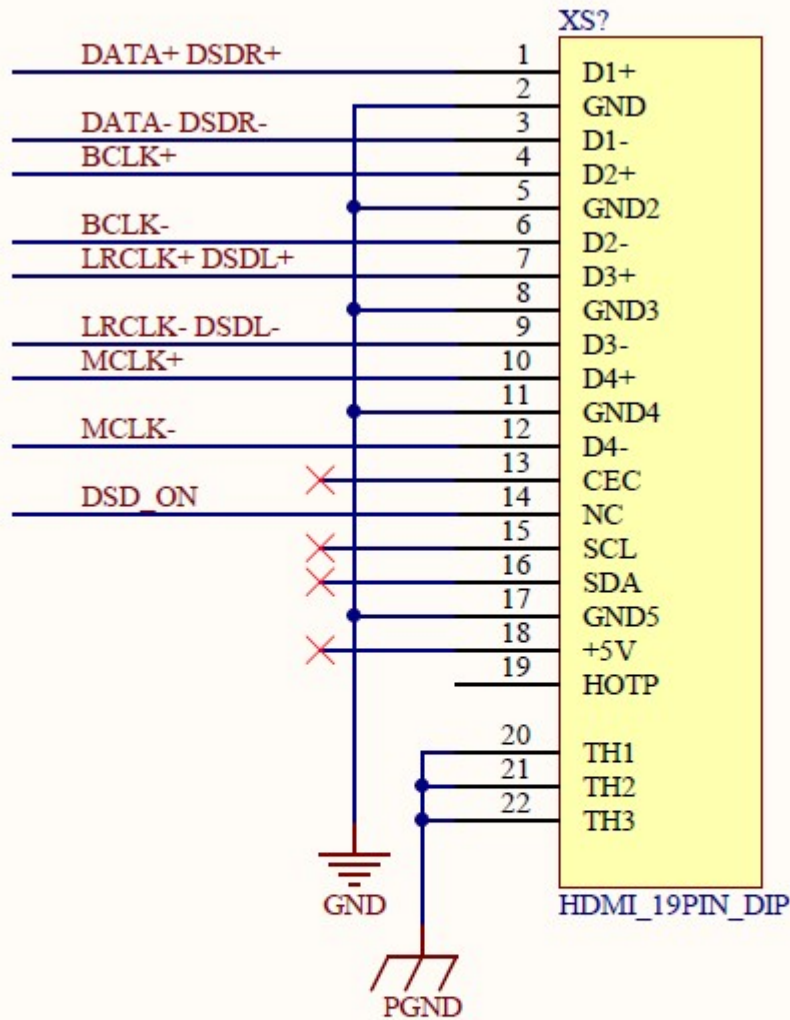

SU-1 firmware V202

switch 3 on switch 6 on

3.Audio-gd

Audio-gd standard

Can not confirm the DSD standard

SU-1 firmware V200

All switch off

4.L.K.S

L.K.S standard

Use PIN 14

SU-1 firmware V200

switch 2 on switch 6 on

5.Holo Audio

HOLO Audio standard

Automatic identification of DSD or PCM

SU-1 firmware V200