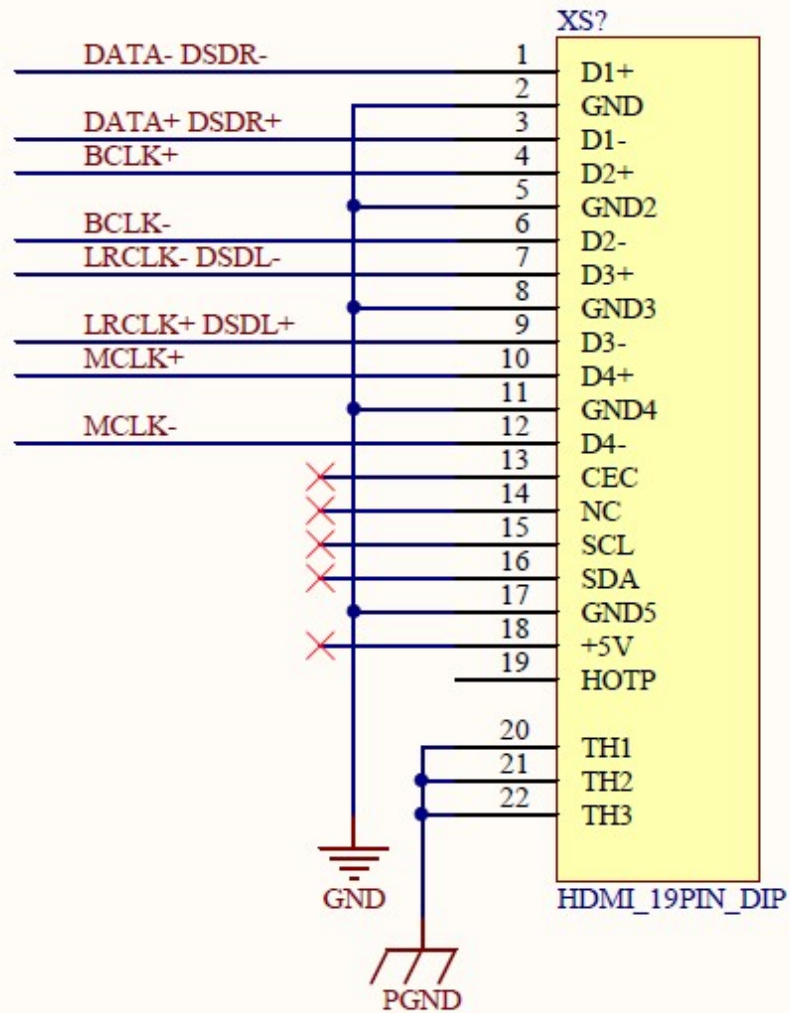

1.PSAUDIO

PS Audio standard

Automatic identification of DSD or PCM

SU-1 firmware V202

All switch off

2.GUSTARD

GUSTARD standard

Use PIN 15

SU-1 firmware V202

switch 3 on switch 6 on

3.Audio-gd

Audio-gd standard

Can not confirm the DSD standard

SU-1 firmware V200

All switch off

4.L.K.S

L.K.S standard

Use PIN 14

SU-1 firmware V200

switch 2 on switch 6 on

5.Holo Audio

HOLO Audio standard

Automatic identification of DSD or PCM

SU-1 firmware V200