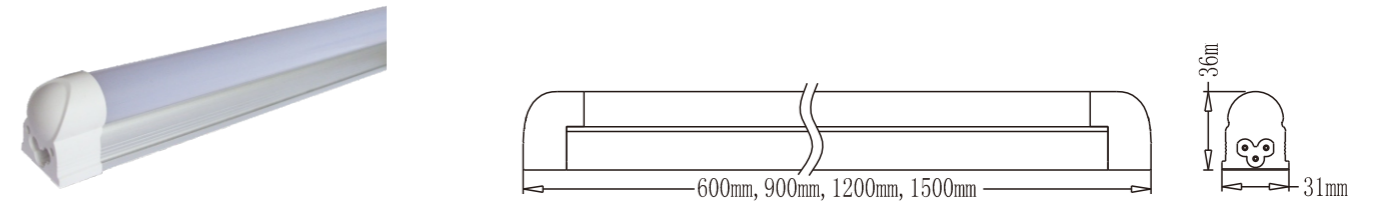

2 LED Integrated Tube Wiring Diagram

Ensure the lamp body is firmly installed during installation!

3 LED Integrated Tube Series Connection Diagram

Note: 18W tubes must not be connected in series for more than 3, and 9W must not exceed 5. We are not responsible for any case by this.