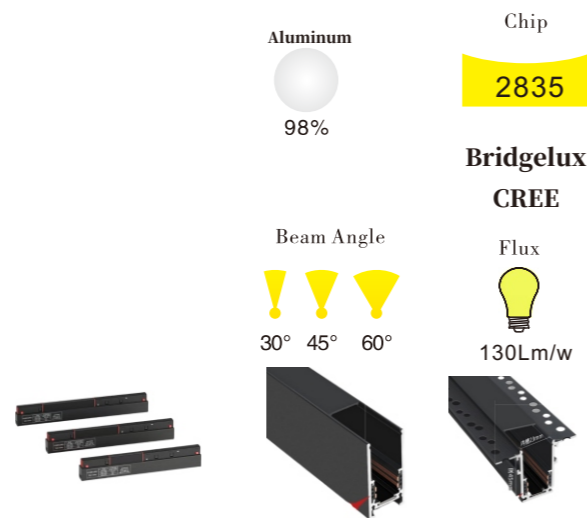

YZS-CX-FGD-HD-CL300

Model No	Power	Voltage	CCT	CRI	Dimension	LINE	Beam Angle	Life Span
YZS-CX-FGD-HD-CL300	12W	DC48V	3000/4000 6000K	90	L300*W22mm	2	24°	≥ 50,000hrs
YZS-CX-FGD-HD-CL600	24W	DC48V	3000/4000 6000K	90	L600*W22mm	2	24°	≥ 50,000hrs
YZS-CX-FGD-HD-CL900	36W	DC48V	3000/4000 6000K	90	L900*W22mm	2	24°	≥ 50,000hrs
YZS-CX-FGD-HD-CL1200	48W	DC48V	3000/4000 6000K	90	L1200*W22mm	2	24°	≥ 50,000hrs

YZS-CX-GS-HD-CL120