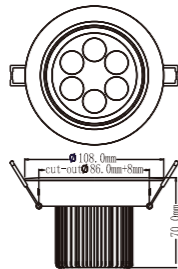

YZS-DW-SD-3W

3W

Light Source
EPISTAR

YZS-DW-SD-6W

6W

Light Source
EPISTAR

Model No	Power	Voltage	LED	CCT	Flux	Dimension	Beam Angle	Life Span
YZS-DW-SD-3W	3W	AC85V-260V	5050	2700-7500K	300Lm	Φ85x25mm	12°	≥30,000hrs
YZS-DW-SD-6W	6W	AC85V-260V	5050	2700-7500K	600Lm	Φ110x45mm	12°	≥30,000hrs
YZS-DW-SD-9W	9W	AC85V-260V	5050	2700-7500K	900Lm	Φ140x45mm	12°	≥30,000hrs
YZS-DW-SD-12W	12W	AC85V-260V	5050	2700-7500K	1200Lm	Φ140x45mm	12°	≥30,000hrs