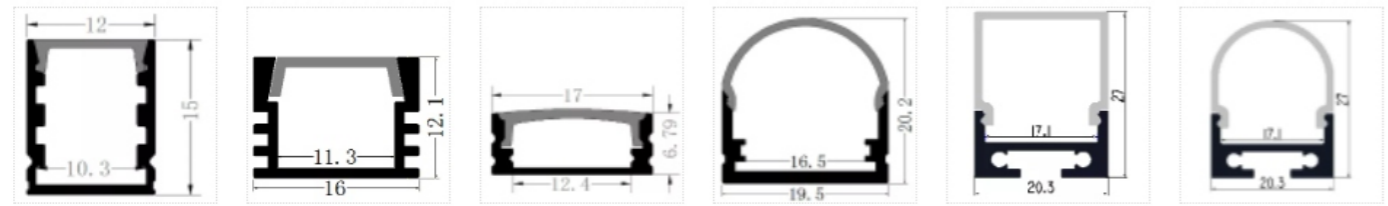

1215Line light 1612Line light 1707Line light 2020roun Line light 2027Line light 2027roun Line light

Prev 1 Next

LED Spotlight	LED Downli...	12-48V Stri...	90-240V Str...	LED Panel li...	LED Line light	LED Bulb lig...

Magnetic s...	Tube / Pend...	LED Floodli...	LED Wall wa...	UFO HIGHB...	Street lights...	LED Driver