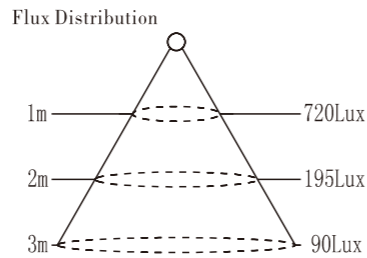

YZS-DW-COB-3W

Light Source
EPISTAR

3W