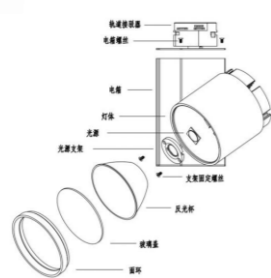

YZS-GG-COB-7W

Light Source
EPISTAR

12W