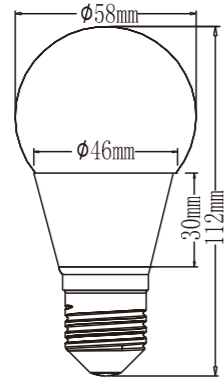

Driver

YZS-BU-A60

small size

9W

Beam Angle: 270°

Cold Forging Aluminum

PC Cover transmittance: 95%

Thermal Conductive Index: 226W/(m·k)