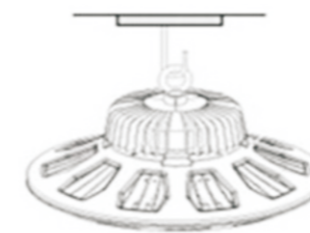

Installation

Install with Hook