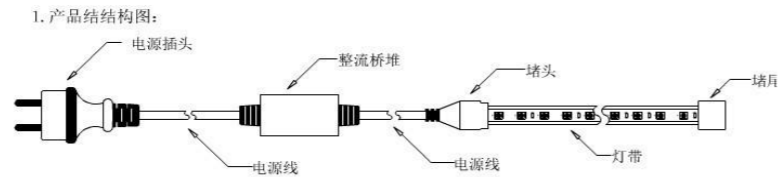

Model No	CCT	Power	Voltage	Light Source	Package	Flux	Beam Angle	Life Span
YZS-ST-AC5730	2700-7500K	6w/m	AC/DC24/48/100/220V	SMD3014/5730	100meter	70Lm/w	160°	≥30,000hrs
YZS-ST-AC2835	2700-7500K	8w/m	AC/DC24/48/100/220V	2835	100meter	70Lm/w	160°	≥30,000hrs
YZS-ST-AC5050	2700-7500K	10w/m	AC 220V	5050	100meter	70Lm/w	160°	≥30,000hrs
YZS-ST-ACRGB	RGB	8w/m	AC 220V	5050	100meter	70Lm/w	160°	≥30,000hrs

1米1单元，请在一米处剪断

请注意剪口平整

LED接口有正负，不亮请换边测试

220V高压，请注意加尾塞

1米一个固定卡口

Model No	CCT	Power	Voltage	Light Source	Package	Flux	Beam Angle	Life Span
YZS-ST-SO5730	2700-7500K	6w/m	AC/DC24/48/100/220V	SMD3014/5730	100meter	70Lm/w	160°	≥30,000hrs
YZS-ST-SO2835	2700-7500K	8w/m	AC/DC24/48/100/220V	2835	100meter	70Lm/w	160°	≥30,000hrs
YZS-ST-SO5050	2700-7500K	10w/m	AC 220V	5050	100meter	70Lm/w	160°	≥30,000hrs
YZS-ST-SORGB	RGB	8w/m	AC 220V	5050	100meter	70Lm/w	160°	≥30,000hrs