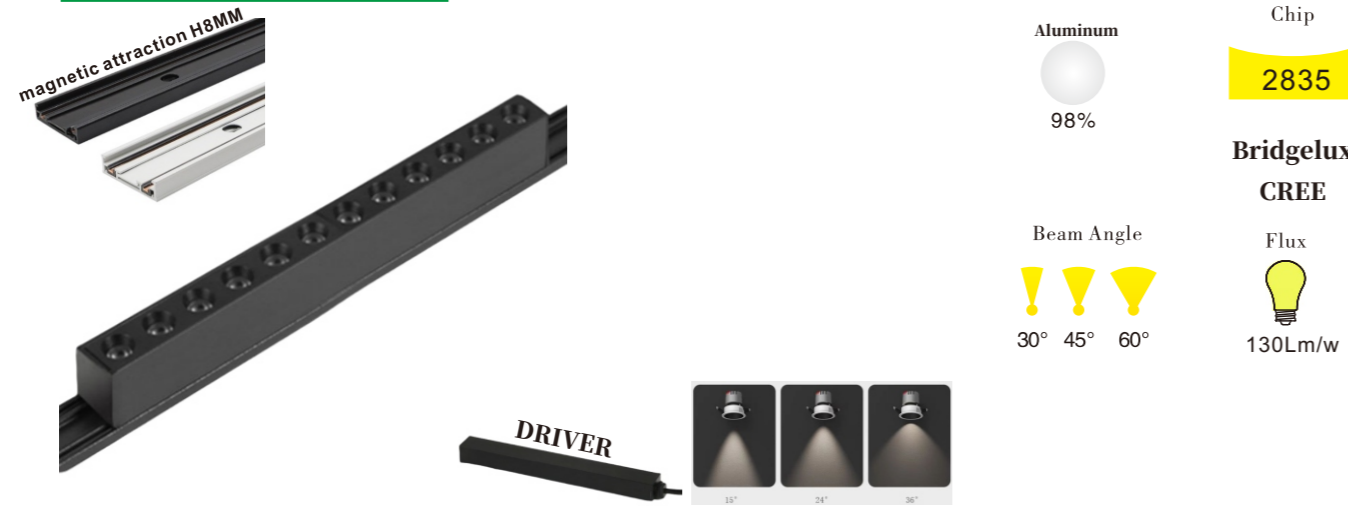

YZS-GD-GSD-L200-40W

Aluminum
98%

Chip
2835
SANAN

Beam Angle
30° 45° 60°

Flux
100Lm/w

Model No	Power	Voltage	CCT	CRI	Dimension	LINE	Beam Angle	Life Span
YZS-GD-GSD-L200-10W	10W	AC85V-260V	3000/4000 6000K	90	L200*W35*H58	2	24°	≥30,000hrs
YZS-GD-GSD-L335-20W	20W	AC85V-260V	3000/4000 6000K	90	L335*W35*H58	2	24°	≥30,000hrs
YZS-GD-GSD-L465-30W	30W	AC85V-260V	3000/4000 6000K	90	L465*W35*H58	2	24°	≥30,000hrs
YZS-GD-GSD-L595-40W	40W	AC85V-260V	3000/4000 6000K	90	L595*W35*H58	2	24°	≥30,000hrs

YZS-DW-DD-IP20-30W

Aluminum
98%

Chip
2835
SANAN

Beam Angle
30° 45° 60°

Flux
100Lm/w

Model No	Power	Voltage	CCT	CRI	Dimension	HOLE	Beam Angle	Life Span
YZS-DW-DD-IP20-10W	10W	AC85V-260V	3000/4000 6000K	90	L151*W45mm	140*35	24°	≥30,000hrs
YZS-DW-DD-IP20-20W	20W	AC85V-260V	3000/4000 6000K	90	L285*W45mm	275*35	24°	≥30,000hrs
YZS-DW-DD-IP20-30W	30W	AC85V-260V	3000/4000 6000K	90	L414*W45mm	408*35	24°	≥30,000hrs

YZS-CX-GSD-UT-CL220

Model No	Power	Voltage	CCT	CRI	Dimension	LINE	Beam Angle	Life Span
YZS-CX-GSD-UT-CL220	12W	DC48V	3000/4000 6000K	90	L220*W28* H26mm	2	24°	≥ 50,000hrs
YZS-CX-GSD-UT-CL330	18W	DC48V	3000/4000 6000K	90	L330*W28* H26mm	2	24°	≥ 50,000hrs
YZS-CX-GSD-UT-CL440	24W	DC48V	3000/4000 6000K	90	L440*W28* H26mm	2	24°	≥ 50,000hrs