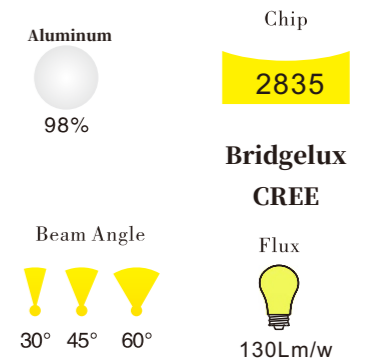

YZS-CX-GS-HD-CL120

Model No	Power	Voltage	CCT	CRI	Dimension	LINE	Beam Angle	Life Span
YZS-CX-GS-HD-CL120	6W	DC48V	3000/4000 6000K	90	L120*W22mm	2	24°	≥ 50,000hrs
YZS-CX-GS-HD-CL235	12W	DC48V	3000/4000 6000K	90	L235*W22mm	2	24°	≥ 50,000hrs
YZS-CX-GS-HD-CL342	18W	DC48V	3000/4000 6000K	90	L342*W22mm	2	24°	≥ 50,000hrs
YZS-CX-GS-HD-CL455	24W	DC48V	3000/4000 6000K	90	L455*W22mm	2	24°	≥ 50,000hrs