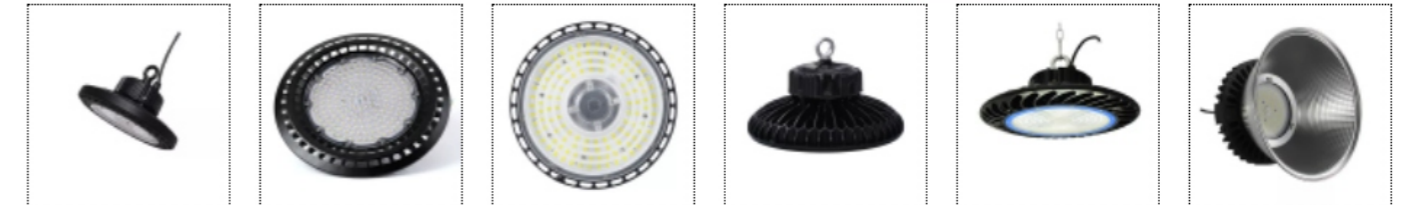

YZS-UFO3   LED highbay light   YZS-UFO-A200W   YZS-UFO2   YZS-UFO5   YZS-UFO6

Prev 1 Next