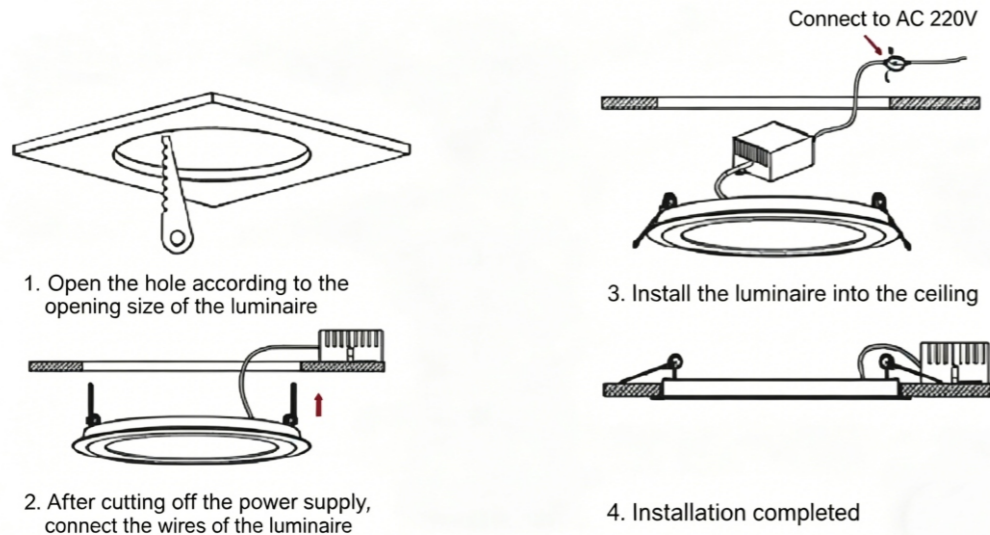

EASY INSTALLATION

Model No	Dimension	Power	Voltage	Light Source	CCT	Flux	Beam Angle	Life Span
YZS-PND-TQ-6W	120x120mm	6W	AC85V-260V	SMD4014/2835	2700-7500K	80Lm/w	120°	≥30,000hrs
YZS-PND-TQ-12W	170x170mm	12W	AC85V-260V	SMD4014/2835	2700-7500K	80Lm/w	120°	≥30,000hrs
YZS-PND-TQ-18W	225x225mm	18W	AC85V-260V	SMD4014/2835	2700-7500K	80Lm/w	120°	≥30,000hrs
YZS-PND-TQ-24W	300x300mm	24W	AC85V-260V	SMD4014/2835	2700-7500K	80Lm/w	120°	≥30,000hrs