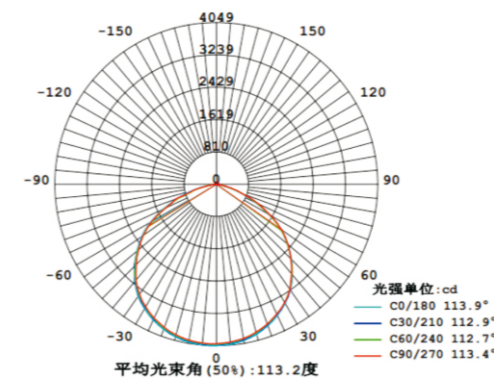

Light distribution curve