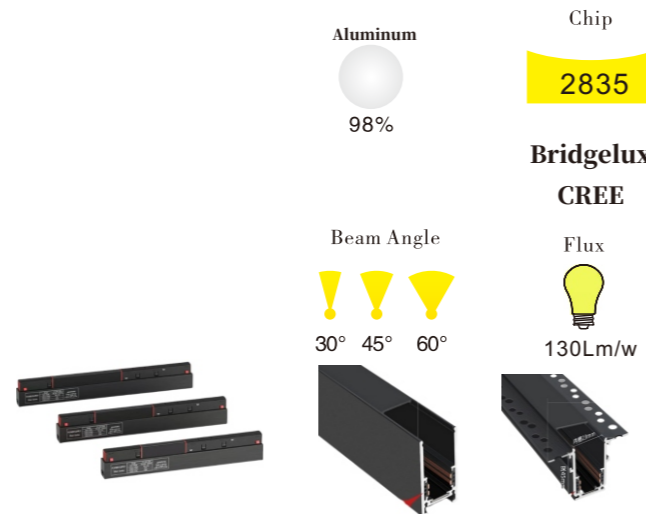

YZS-GD-CX-HD-C10W

Model No	Power	Voltage	CCT	CRI	Dimension	LINE	Beam Angle	Life Span
YZS-GD-CX-HD-C10W	12W	DC48V	3000/4000 6000K	90	Φ50*L120mm	2	24°	≥ 50,000hrs
YZS-GD-CX-HD-C20W	18W	DC48V	3000/4000 6000K	90	Φ65*L140mm	2	24°	≥ 50,000hrs
YZS-GD-CX-HD-C30W	24W	DC48V	3000/4000 6000K	90	Φ65*L140mm	2	24°	≥ 50,000hrs