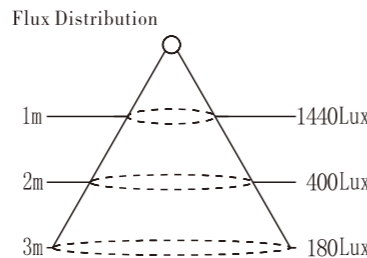

YZS-GG-COB-7W

Light Source
EPISTAR

12W