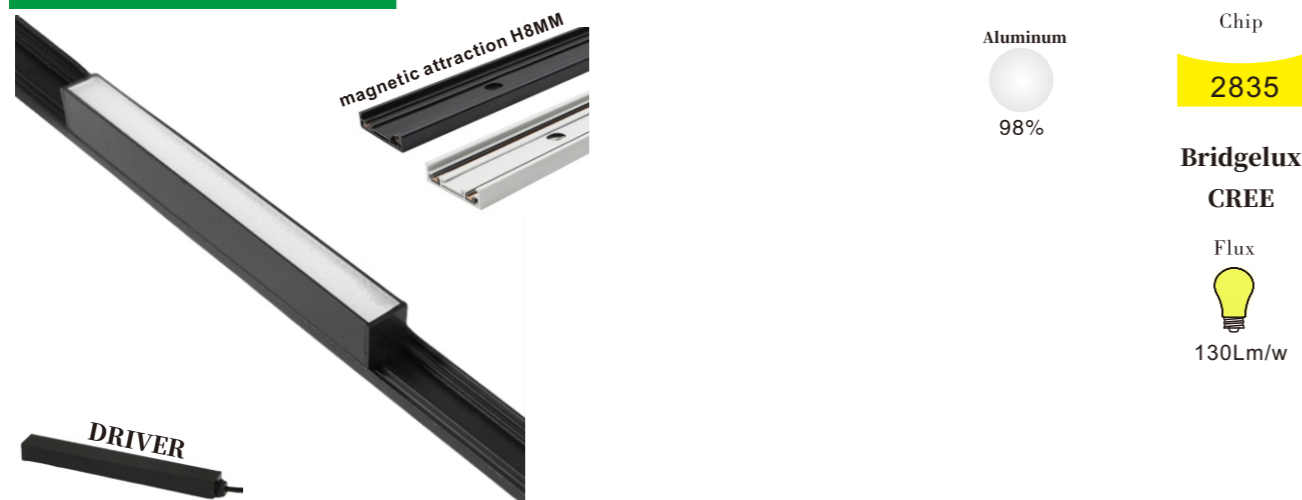

YZS-CX-FGD-UT-CL300

Model No	Power	Voltage	CCT	CRI	Dimension	LINE	Beam Angle	Life Span
YZS-CX-FGD-UT-CL300	12W	DC48V	3000/4000 6000K	90	L220*W28* H26mm	2	120°	≥ 50,000hrs
YZS-CX-FGD-UT-CL330	18W	DC48V	3000/4000 6000K	90	L330*W28* H26mm	2	120°	≥ 50,000hrs
YZS-CX-FGD-UT-CL440	24W	DC48V	3000/4000 6000K	90	L440*W28* H26mm	2	120°	≥ 50,000hrs