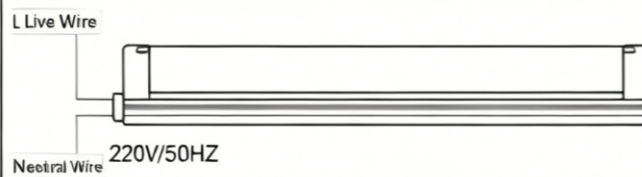

1m	580Lux
2m	155Lux
3m	75Lux

Flux: 580lm

Light Source: COB LED chip

Socket: E11 E12 E14 E17 E26 E27 MR16 GU10

Tubular Light Installation Steps

1 LED Single Tube Wiring Diagram

PS: Turn off the power before installation according to the steps;
The voltage must be 220V common voltage.

2 LED Integrated Tube Wiring Diagram

Ensure the lamp body is firmly installed during installation!

3 LED Integrated Tube Series Connection Diagram

Note: 18W tubes must not be connected in series for more than 3, and 9W must not exceed 5. We are not responsible for any case by this.