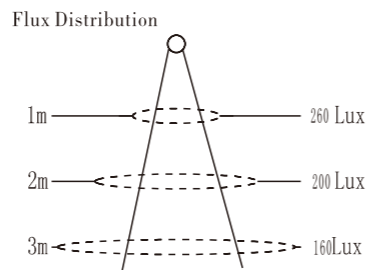

YZS-DW-SD-3W

3W

Light Source
EPISTAR

YZS-DW-SD-6W

6W

Light Source
EPISTAR

Model No	Power	Voltage	LED	CCT	Flux	Dimension	Beam Angle	Life Span
YZS-DW-SD-3W	3W	AC85V-260V	5050	2700-7500K	300Lm	Φ85x25mm	12°	≥30,000hrs
YZS-DW-SD-6W	6W	AC85V-260V	5050	2700-7500K	600Lm	Φ110x45mm	12°	≥30,000hrs
YZS-DW-SD-9W	9W	AC85V-260V	5050	2700-7500K	900Lm	Φ140x45mm	12°	≥30,000hrs
YZS-DW-SD-12W	12W	AC85V-260V	5050	2700-7500K	1200Lm	Φ140x45mm	12°	≥30,000hrs

应用场景 Case scenario