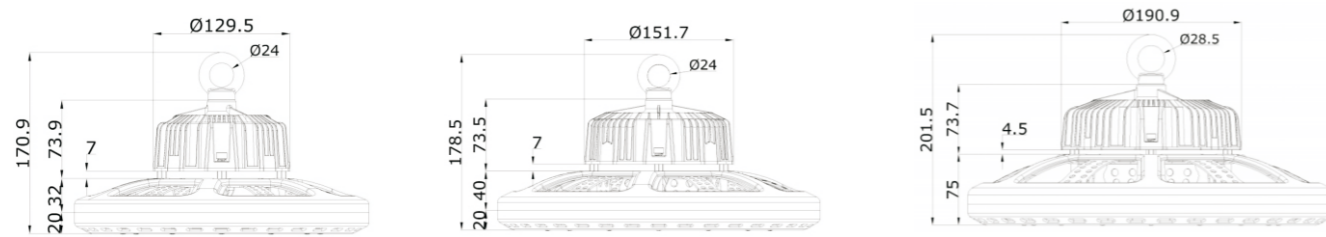

Dimension(mm)