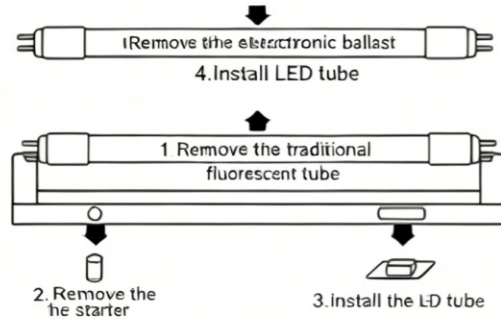

1m	580Lux
2m	155Lux
3m	75Lux

Flux: 580lm

Light Source: COB LED chip

Socket: E11 E12 E14 E17 E26 E27 MR16 GU10

Tubular Light Installation Steps

1 LED Single Tube Wiring Diagram

PS: Turn off the power before installation according to the steps;
The voltage must be 220V common voltage.

2 LED Integrated Tube Wiring Diagram

Ensure the lamp body is firmly installed during installation!

3 LED Integrated Tube Series Connection Diagram

Note: 18W tubes must not be connected in series for more than 3, and 9W must not exceed 5. We are not responsible for any case by this.