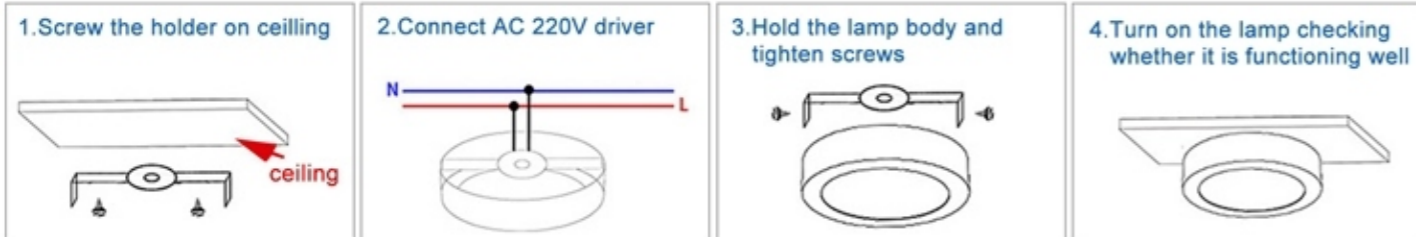

EASY INSTALLATION

Model No	Dimension	Power	Voltage	Light Source	CCT	Flux	Beam Angle	Life Span
YZS-PND-TQ-6W	120x120mm	6W	AC85V-260V	SMD4014/2835	2700-7500K	80Lm/w	120°	≥30,000hrs
YZS-PND-TQ-12W	170x170mm	12W	AC85V-260V	SMD4014/2835	2700-7500K	80Lm/w	120°	≥30,000hrs
YZS-PND-TQ-18W	225x225mm	18W	AC85V-260V	SMD4014/2835	2700-7500K	80Lm/w	120°	≥30,000hrs
YZS-PND-TQ-24W	300x300mm	24W	AC85V-260V	SMD4014/2835	2700-7500K	80Lm/w	120°	≥30,000hrs