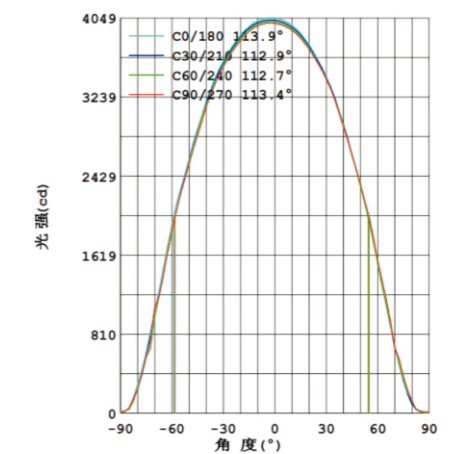

Cone Lux Diagram