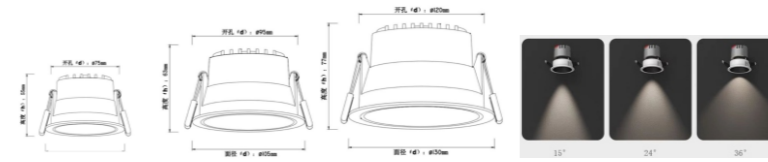

Aluminum 98%

Chip **COB**

Bridgelux
CREE

Beam Angle 30° 45° 60°

Flux 130Lm/w

DMX512 PWM
DALI Bluetooth
ZIGBEE WIFI

Model No	Power	Voltage	CCT	CRI	Dimension	HOLE	Beam Angle	Life Span
YZS-DW-IP65-COB-7W	3-7W	AC85V-260V	2700-7500K RGB/RGBW	80/90 92/95	Φ85*H55mm	75mm	20/40°	≥50,000hrs
YZS-DW-IP65-COB-12W	7-12W	AC85V-260V	2700-7500K RGB/RGBW	80/90 92/95	Φ85*H55mm	75mm	20/40°	≥50,000hrs
YZS-DW-IP65-COB-20W	12-20W	AC85V-260V	2700-7500K RGB/RGBW	80/90 92/95	Φ105*H63mm	95mm	20/40°	≥50,000hrs
YZS-DW-IP65-COB-30W	20-30W	AC85V-260V	2700-7500K RGB/RGBW	80/90 92/95	Φ130*H77mm	120mm	20/40°	≥50,000hrs