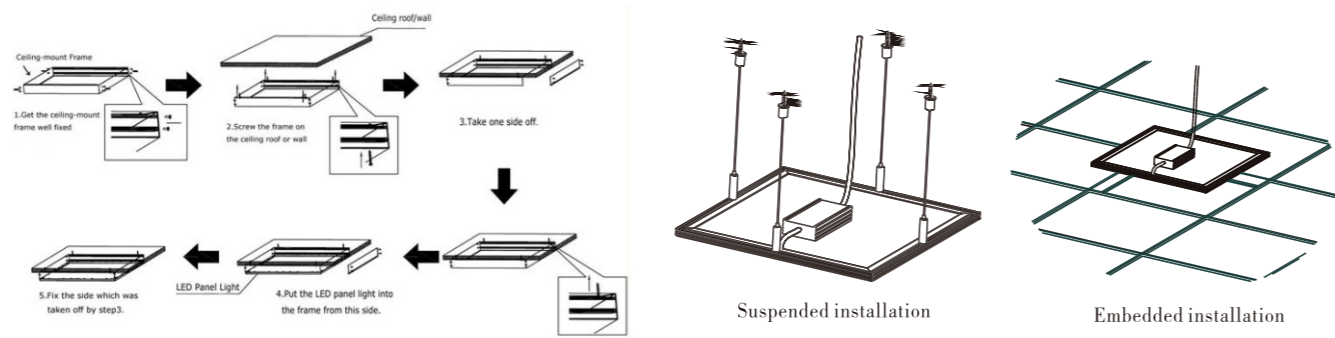

LED Panel light & LED Downlight

Suitable for office lighting, office building lighting, commercial lighting, kitchen and bathroom lighting, hotel lighting