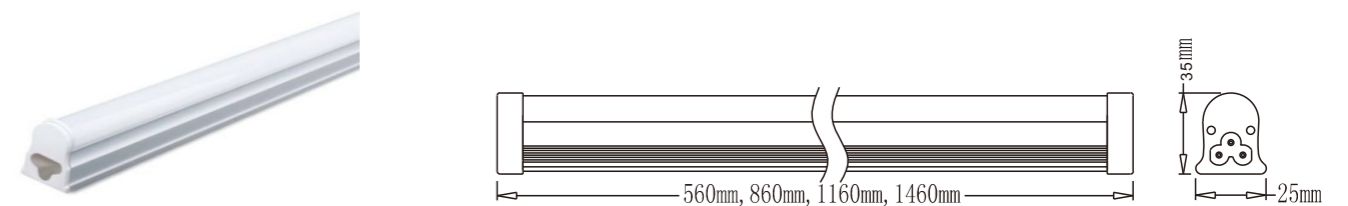

Model No	Dimension	Power	Voltage	Light Source	CCT	Flux	Beam Angle	Life Span
YZS-T506-U	L560xW25x35mm	11W	AC85V-260V	SMD3014	2700-7500K	910Lm	160°	≥30,000hrs
YZS-T509-U	L860xW25x35mm	15W	AC85V-260V	SMD3014	2700-7500K	1420Lm	160°	≥30,000hrs
YZS-T512-U	L1160xW25x35mm	18W	AC85V-260V	SMD3014	2700-7500K	1820Lm	160°	≥30,000hrs
YZS-T515-U	L1460xW25x35mm	24W	AC85V-260V	SMD3014	2700-7500K	2500Lm	160°	≥30,000hrs