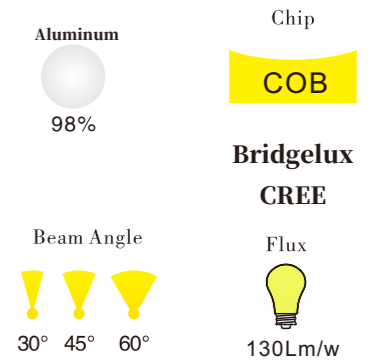

YZS-CX-GS-HD-CL120

Model No	Power	Voltage	CCT	CRI	Dimension	LINE	Beam Angle	Life Span
YZS-CX-ZD-HD-CL120	6W	DC48V	3000/4000 6000K	90	L118*W22mm	2	24°	≥ 50,000hrs
YZS-CX-ZD-HD-CL235	12W	DC48V	3000/4000 6000K	90	L230*W22mm	2	24°	≥ 50,000hrs