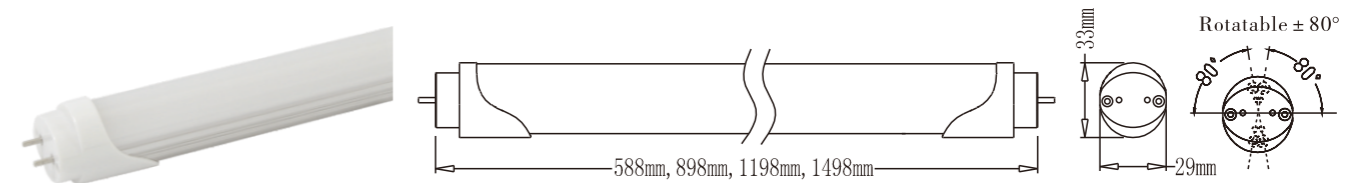

Model No	Dimension	Power	Voltage	Light Source	CCT	Flux	Beam Angle	Life Span
YZS-T806-A	L588xW29xH33mm	12W	AC85V-260V	SMD3014/5730	2700-7500K	1070Lm	160°	≥30,000hrs
YZS-T809-A	L898xW29xH33mm	16W	AC85V-260V	SMD3014/5730	2700-7500K	1540Lm	160°	≥30,000hrs
YZS-T812-A	L1198xW29xH33mm	20W	AC85V-260V	SMD3014/5730	2700-7500K	2000Lm	160°	≥30,000hrs
YZS-T815-A	L1498xW29xH33mm	24W	AC85V-260V	SMD3014/5730	2700-7500K	2550Lm	160°	≥30,000hrs