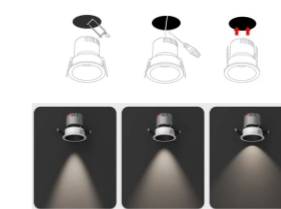

Aluminum 98%

Chip **COB**

Bridgelux
CREE

Beam Angle 30° 45° 60°

Flux 130Lm/w

Model No	Power	Voltage	CCT	CRI	Dimension	HOLE	Beam Angle	Life Span
YZS-DW-GU10-3W	3-5W	AC85V-260V	3000/4000 6000K	80	Φ88*H65mm	75mm	24/36°	≥20,000hrs
YZS-DW-GU10-7W	7W	AC85V-260V	3000/4000 6000K	80	Φ88*H65mm	75mm	24/36°	≥20,000hrs
YZS-DW-MR16-3W	3-5W	AC85V-260V	3000/4000 6000K	80	Φ88*H65mm	75mm	24/36°	≥20,000hrs
YZS-DW-MR16-7W	7W	AC85V-260V	3000/4000 6000K	80	Φ88*H65mm	75mm	24/36°	≥20,000hrs