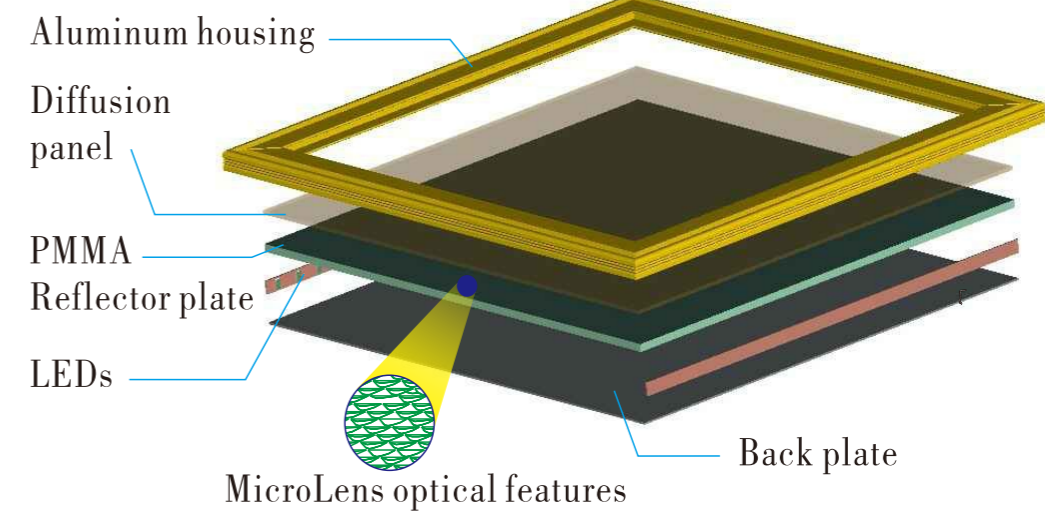

LED Panel light & LED Downlight

Suitable for office lighting, office building lighting, commercial lighting, kitchen and bathroom lighting, hotel lighting

Model No	Dimension	Power	Voltage	Light Source	CCT	Flux	Beam Angle	Life Span
YZS-PN3030	L295xW295xH9mm	12w	AC220V	SMD2835	3000-6500K	1080Lm	120°	≥50,000hrs
YZS-PN6030	L595xW295xH9mm	24w	AC220V	SMD2835	3000-6500K	2160Lm	120°	≥50,000hrs
YZS-PN12030	L1195xW295xH9mm	36w	AC220V	SMD2835	3000-6500K	3240Lm	120°	≥50,000hrs
YZS-PN6060	L595xW595xH9mm	36w	AC220V	SMD2835	3000-6500K	3240Lm	120°	≥50,000hrs
YZS-PN12060	L1195xW595xH9mm	72w	AC220V	SMD2835	3000-6500K	6480Lm	120°	≥50,000hrs

Driver