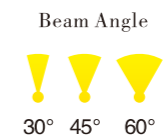

HC-DW-SH-3W

Light Source
EPISTAR