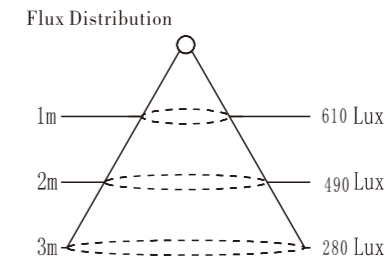

12W

HC-DW-SH-3W

Light Source
EPISTAR

Model No	Power	Voltage	CCT	Flux	Dimension	LED	Beam Angle	Life Span
YZS-DW-COB-7W	7W	AC85V-260V	2700-7500K	770Lm	Φ110*70mm	COB	24°	≥30,000hrs
YZS-DW-COB-12W	12W	AC85V-260V	2700-7500K	1320Lm	Φ110*100mm	COB	24°	≥30,000hrs
YZS-GG-COB-7W	7W	AC85V-260V	2700-7500K	770Lm	Φ120*75mm	COB	24°	≥30,000hrs
YZS-GG-COB-12W	12W	AC85V-260V	2700-7500K	1320Lm	Φ120*75mm	COB	24°	≥30,000hrs