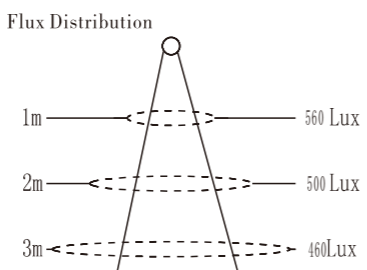

YZS-DW-SD-3W

3W

Light Source
EPISTAR

YZS-DW-SD-6W

6W

Light Source
EPISTAR

Model No	Power	Voltage	LED	CCT	Flux	Dimension	Beam Angle	Life Span
YZS-DW-SD-3W	3W	AC85V-260V	5050	2700-7500K	300Lm	Φ85x25mm	12°	≥30,000hrs
YZS-DW-SD-6W	6W	AC85V-260V	5050	2700-7500K	600Lm	Φ110x45mm	12°	≥30,000hrs
YZS-DW-SD-9W	9W	AC85V-260V	5050	2700-7500K	900Lm	Φ140x45mm	12°	≥30,000hrs
YZS-DW-SD-12W	12W	AC85V-260V	5050	2700-7500K	1200Lm	Φ140x45mm	12°	≥30,000hrs