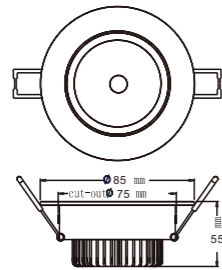

YZS-DW-COB-3W

Light Source
EPISTAR

3W