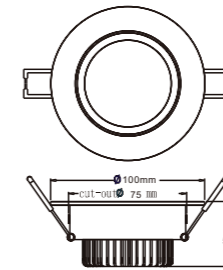

HC-DW-SMD-3W

Light Source
EPISTAR

3W