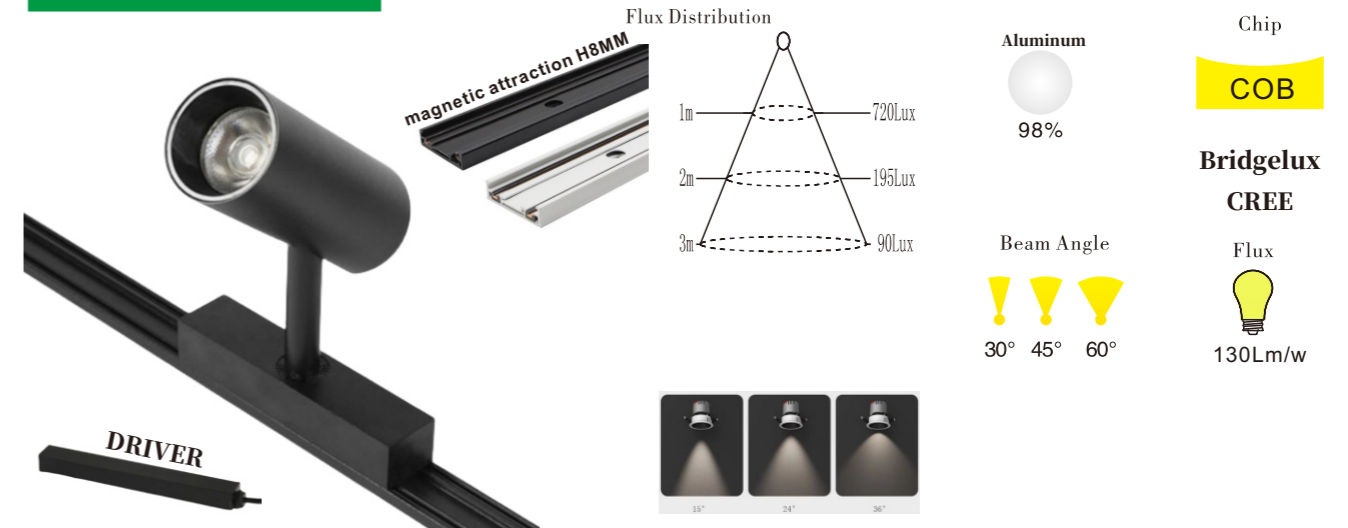

YZS-GD-CX-UT-C30W

Model No	Power	Voltage	CCT	CRI	Dimension	LINE	Beam Angle	Life Span
YZS-GD-CX-UT-C10W	10W	DC48V	3000/4000 6000K	90	φ50*L120mm	2	24°	≥ 50,000hrs
YZS-GD-CX-UT-C20W	20W	DC48V	3000/4000 6000K	90	φ65*L140mm	2	24°	≥ 50,000hrs
YZS-GD-CX-UT-C30W	30W	DC48V	3000/4000 6000K	90	φ65*L140mm	2	24°	≥ 50,000hrs