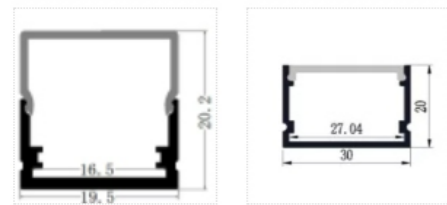

Line light size 500+supports

Line light 56.7Line light 0607Line light 0807Line light 1010Line light 1207Line light

1215Line light 1612Line light 1707Line light 2020roun Line light 2027Line light 2027roun Line light