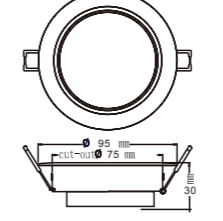

12W

HC-DW-SH-3W

Light Source
EPISTAR

Model No	Power	Voltage	CCT	Flux	Dimension	LED	Beam Angle	Life Span
YZS-DW-COB-7W	7W	AC85V-260V	2700-7500K	770Lm	Φ110*70mm	COB	24°	≥30,000hrs
YZS-DW-COB-12W	12W	AC85V-260V	2700-7500K	1320Lm	Φ110*100mm	COB	24°	≥30,000hrs
YZS-GG-COB-7W	7W	AC85V-260V	2700-7500K	770Lm	Φ120*75mm	COB	24°	≥30,000hrs
YZS-GG-COB-12W	12W	AC85V-260V	2700-7500K	1320Lm	Φ120*75mm	COB	24°	≥30,000hrs