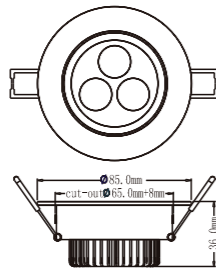

YZS-DW-SD-3W

3W

Light Source
EPISTAR

YZS-DW-SD-6W

6W

Light Source
EPISTAR

Model No	Power	Voltage	LED	CCT	Flux	Dimension	Beam Angle	Life Span
YZS-DW-SD-3W	3W	AC85V-260V	5050	2700-7500K	300Lm	Φ85x25mm	12°	≥30,000hrs
YZS-DW-SD-6W	6W	AC85V-260V	5050	2700-7500K	600Lm	Φ110x45mm	12°	≥30,000hrs
YZS-DW-SD-9W	9W	AC85V-260V	5050	2700-7500K	900Lm	Φ140x45mm	12°	≥30,000hrs
YZS-DW-SD-12W	12W	AC85V-260V	5050	2700-7500K	1200Lm	Φ140x45mm	12°	≥30,000hrs

应用场景 Case scenario