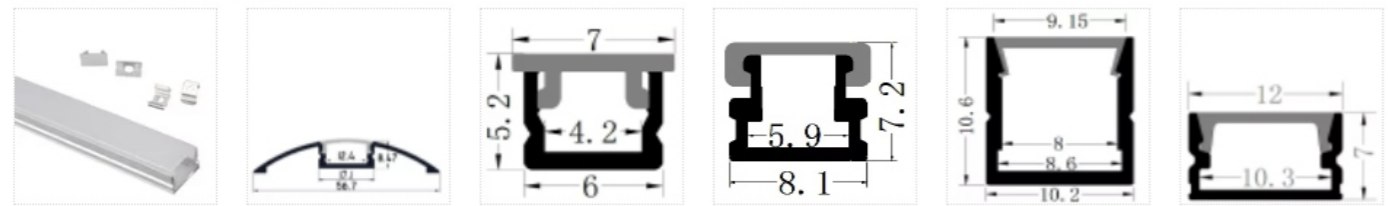

Line light size 500+supports

Line light 56.7Line light 0607Line light 0807Line light 1010Line light 1207Line light