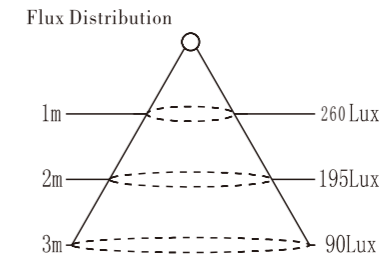

HC-DW-SMD-3W

Light Source
EPISTAR

3W