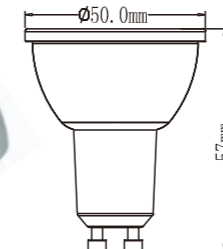

Beam Angle: 15° 30° 60°

Cold Forging Aluminum

PMMA Cover transmittance: 98%

Thermal Conductive Index: 226W/(m·k)

Flux Distribution:

1m	580Lux
2m	155Lux
3m	75Lux

Flux: 580lm

Light Source: COB LED chip

Socket: E11 E12 E14 E17 E26 E27 MR16 GU10