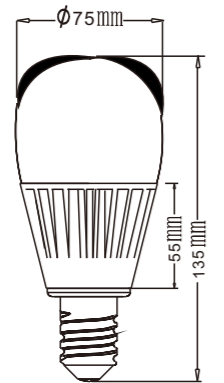

YZS-BU-A60

small size

9W

Beam Angle: 270°

Cold Forging Aluminum

PC Cover transmittance: 95%

Thermal Conductive Index: 226W/(m·k)

Flux Distribution:

1m	71Lux
2m	23Lux
3m	12Lux

Flux: 720Lm

Light Source: SAMSUNG

Socket: E26 E27 B22

YZS-BU-H18

High Bulb

18W

Beam Angle: 270°