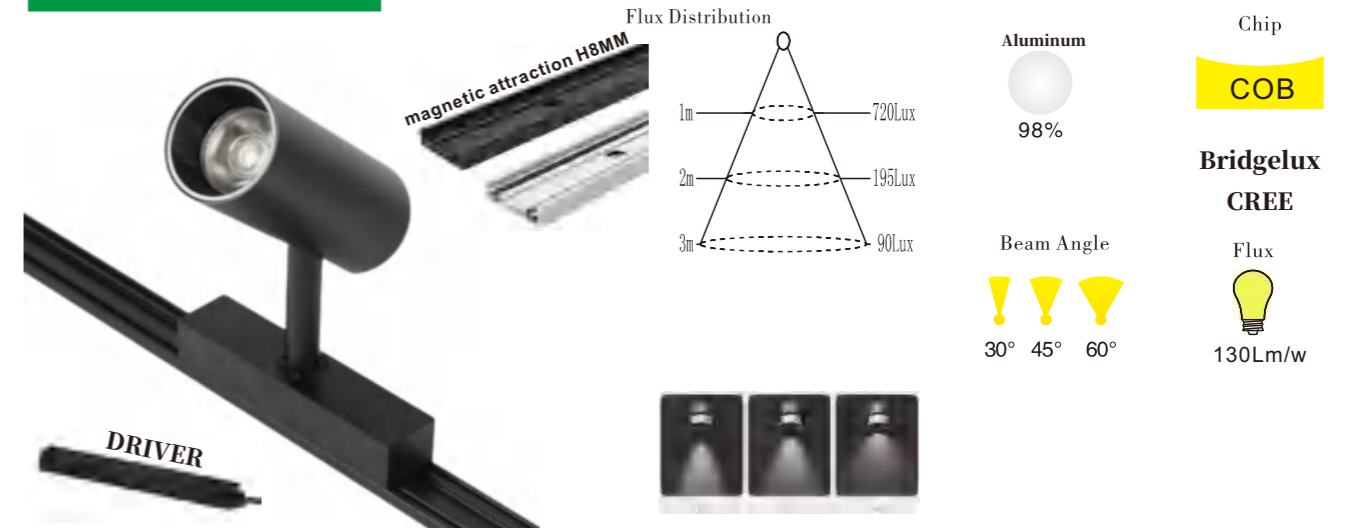

YZS-GD-CX-UT-C30W

Model No	Power	Voltage	CCT	CRI	Dimension	LINE	Beam Angle	Life Span
YZS-GD-CX-UT-C10W	10W	DC48V	3000/4000 6000K	90	φ50*L120mm	2	24°	≥ 50,000hrs
YZS-GD-CX-UT-C20W	20W	DC48V	3000/4000 6000K	90	φ65*L140mm	2	24°	≥ 50,000hrs
YZS-GD-CX-UT-C30W	30W	DC48V	3000/4000 6000K	90	φ65*L140mm	2	24°	≥ 50,000hrs