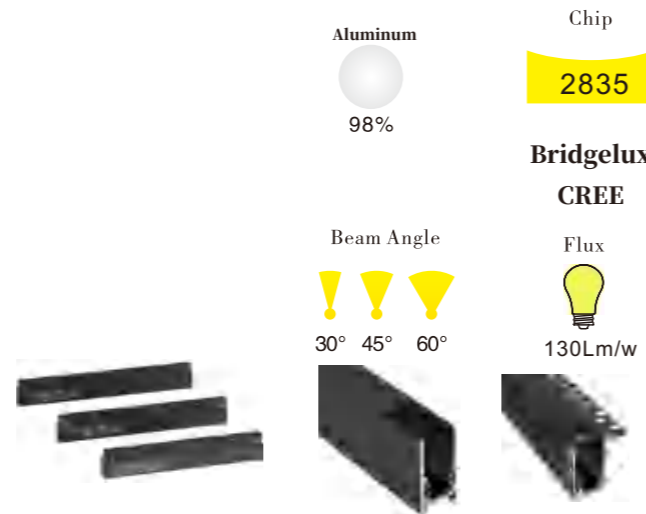

YZS-GD-CX-HD-C10W

Model No	Power	Voltage	CCT	CRI	Dimension	LINE	Beam Angle	Life Span
YZS-GD-CX-HD-C10W	12W	DC48V	3000/4000 6000K	90	Φ50*L120mm	2	24°	≥ 50,000hrs
YZS-GD-CX-HD-C20W	18W	DC48V	3000/4000 6000K	90	Φ65*L140mm	2	24°	≥ 50,000hrs
YZS-GD-CX-HD-C30W	24W	DC48V	3000/4000 6000K	90	Φ65*L140mm	2	24°	≥ 50,000hrs