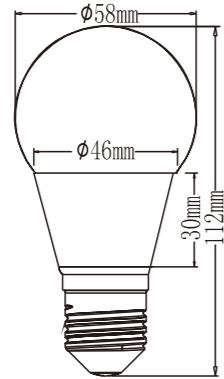

Beam Angle: 270°

Cold Forging Aluminum

PC Cover transmittance: 95%

Thermal Conductive Index: 226W/(m·k)

Flux Distribution:

1m	71Lux
2m	23Lux
3m	12Lux

Flux: 720Lm

Light Source: SAMSUNG

Socket: E26 E27 B22