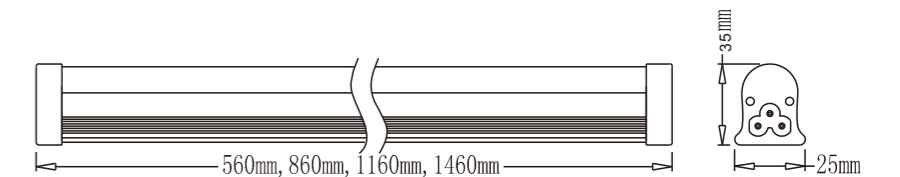

Model No	Dimension	Power	Voltage	Light Source	CCT	Flux	Beam Angle	Life Span
YZS-T506-U	L560xW25x35mm	11W	AC85V-260V	SMD3014	2700-7500K	910Lm	160°	≥30,000hrs
YZS-T509-U	L860xW25x35mm	15W	AC85V-260V	SMD3014	2700-7500K	1420Lm	160°	≥30,000hrs
YZS-T512-U	L1160xW25x35mm	18W	AC85V-260V	SMD3014	2700-7500K	1820Lm	160°	≥30,000hrs
YZS-T515-U	L1460xW25x35mm	24W	AC85V-260V	SMD3014	2700-7500K	2500Lm	160°	≥30,000hrs