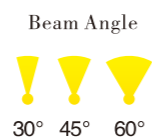

Model No	Power	Voltage	CCT	Flux	Dimension	LED	Beam Angle	Life Span
YZS-DW-SMD-3W	3W	AC85V-260V	2700-7500K	270Lm	Φ 100*45mm	2835	120°	≥30,000hrs
YZS-DW-SMD-7W	7W	AC85V-260V	2700-7500K	630Lm	Φ 120*60mm	2835	120°	≥30,000hrs
YZS-GG-SH-3W	3W	AC85V-260V	2700-7500K	270Lm	Φ 95*30mm	2835	120°	≥30,000hrs
YZS-GG-SH-7W	7W	AC85V-260V	2700-7500K	630Lm	Φ 120*30mm	2835	120°	≥30,000hrs

YZS-DW-SD-3W

3W

Light Source  
**EPISTAR**

YZS-DW-SD-6W

6W

Light Source  
**EPISTAR**

Model No	Power	Voltage	LED	CCT	Flux	Dimension	Beam Angle	Life Span
YZS-DW-SD-3W	3W	AC85V-260V	5050	2700-7500K	300Lm	Φ85x25mm	12°	≥30,000hrs
YZS-DW-SD-6W	6W	AC85V-260V	5050	2700-7500K	600Lm	Φ110x45mm	12°	≥30,000hrs
YZS-DW-SD-9W	9W	AC85V-260V	5050	2700-7500K	900Lm	Φ140x45mm	12°	≥30,000hrs
YZS-DW-SD-12W	12W	AC85V-260V	5050	2700-7500K	1200Lm	Φ140x45mm	12°	≥30,000hrs