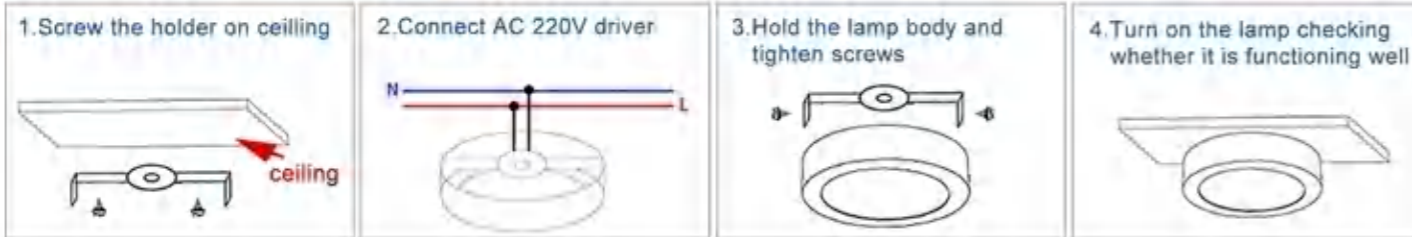

EASY INSTALLATION

Model No	Dimension	Power	Voltage	Light Source	CCT	Flux	Beam Angle	Life Span
YZS-PND-TQ-6W	120x120mm	6W	AC85V-260V	SMD4014/2835	2700-7500K	80Lm/w	120°	≥30,000hrs
YZS-PND-TQ-12W	170x170mm	12W	AC85V-260V	SMD4014/2835	2700-7500K	80Lm/w	120°	≥30,000hrs
YZS-PND-TQ-18W	225x225mm	18W	AC85V-260V	SMD4014/2835	2700-7500K	80Lm/w	120°	≥30,000hrs
YZS-PND-TQ-24W	300x300mm	24W	AC85V-260V	SMD4014/2835	2700-7500K	80Lm/w	120°	≥30,000hrs