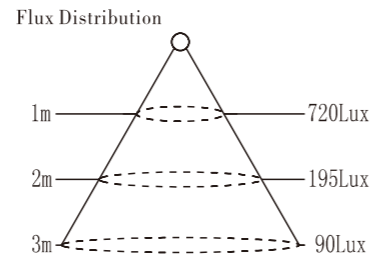

YZS-DW-COB-3W

Light Source
EPISTAR

3W