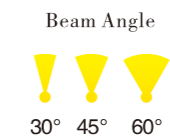

HC-DW-SH-3W

Light Source
EPISTAR