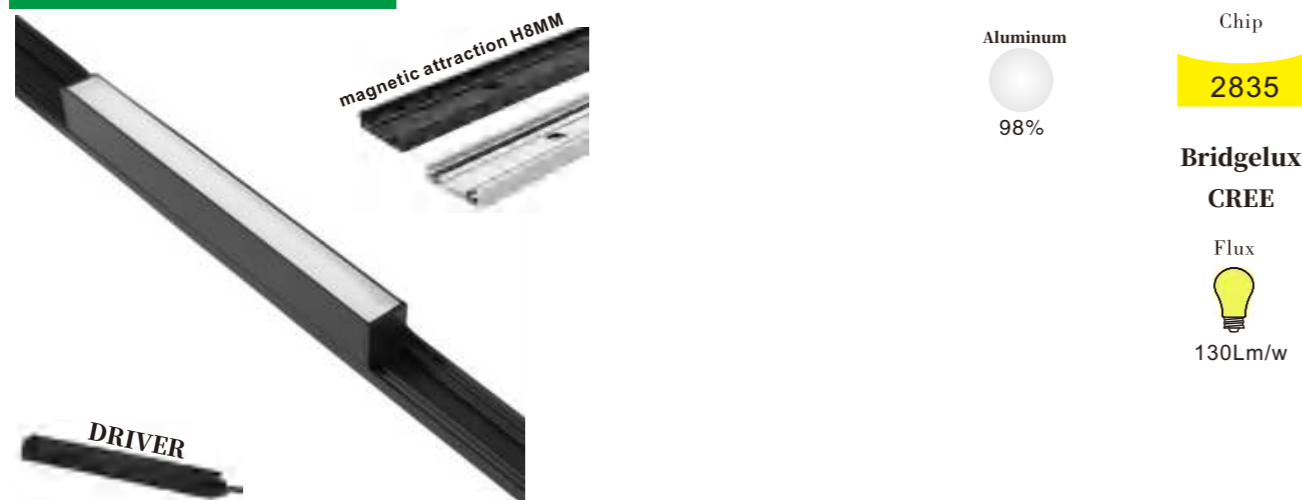

YZS-CX-FGD-UT-CL300

Model No	Power	Voltage	CCT	CRI	Dimension	LINE	Beam Angle	Life Span
YZS-CX-FGD-UT-CL300	12W	DC48V	3000/4000 6000K	90	L220*W28*H26mm	2	120°	≥ 50,000hrs
YZS-CX-FGD-UT-CL330	18W	DC48V	3000/4000 6000K	90	L330*W28*H26mm	2	120°	≥ 50,000hrs
YZS-CX-FGD-UT-CL440	24W	DC48V	3000/4000 6000K	90	L440*W28*H26mm	2	120°	≥ 50,000hrs