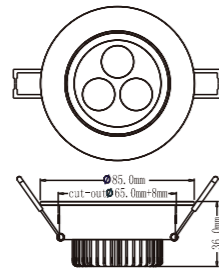

YZS-DW-SD-3W

3W

Light Source
EPISTAR

YZS-DW-SD-6W

6W

Light Source
EPISTAR

Model No	Power	Voltage	LED	CCT	Flux	Dimension	Beam Angle	Life Span
YZS-DW-SD-3W	3W	AC85V-260V	5050	2700-7500K	300Lm	Φ85x25mm	12°	≥30,000hrs
YZS-DW-SD-6W	6W	AC85V-260V	5050	2700-7500K	600Lm	Φ110x45mm	12°	≥30,000hrs
YZS-DW-SD-9W	9W	AC85V-260V	5050	2700-7500K	900Lm	Φ140x45mm	12°	≥30,000hrs
YZS-DW-SD-12W	12W	AC85V-260V	5050	2700-7500K	1200Lm	Φ140x45mm	12°	≥30,000hrs

应用场景 Case scenario