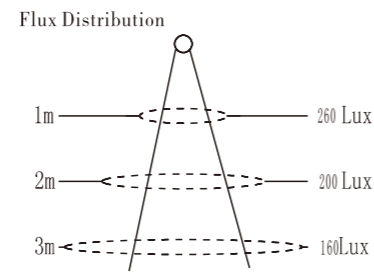

YZS-DW-SD-3W

3W

Light Source
EPISTAR

YZS-DW-SD-6W

6W

Light Source
EPISTAR

Model No	Power	Voltage	LED	CCT	Flux	Dimension	Beam Angle	Life Span
YZS-DW-SD-3W	3W	AC85V-260V	5050	2700-7500K	300Lm	Φ85x25mm	12°	≥30,000hrs
YZS-DW-SD-6W	6W	AC85V-260V	5050	2700-7500K	600Lm	Φ110x45mm	12°	≥30,000hrs
YZS-DW-SD-9W	9W	AC85V-260V	5050	2700-7500K	900Lm	Φ140x45mm	12°	≥30,000hrs
YZS-DW-SD-12W	12W	AC85V-260V	5050	2700-7500K	1200Lm	Φ140x45mm	12°	≥30,000hrs

应用场景 Case scenario