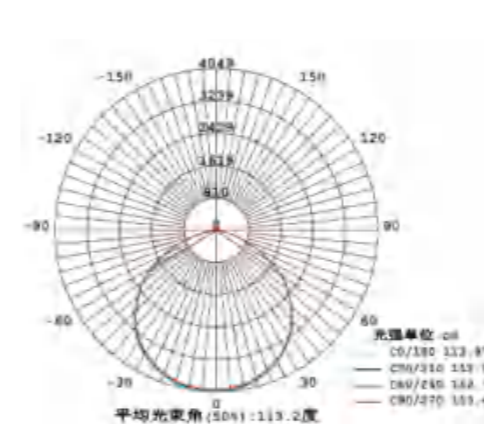

Light distribution curve