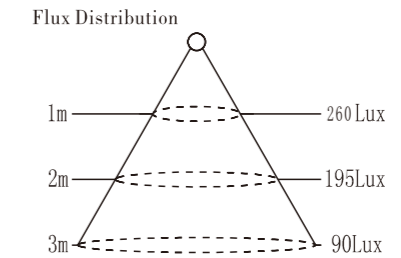

HC-DW-SMD-3W

Light Source
EPISTAR

3W