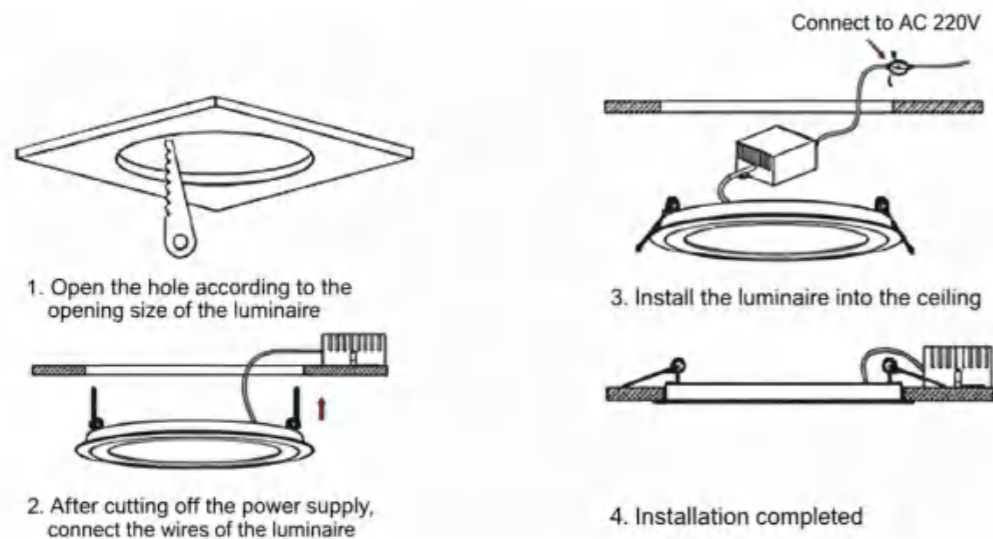

EASY INSTALLATION

Model No	Dimension	Power	Voltage	Light Source	CCT	Flux	Beam Angle	Life Span
YZS-PND-TQ-6W	120x120mm	6W	AC85V-260V	SMD4014/2835	2700-7500K	80Lm/w	120°	≥30,000hrs
YZS-PND-TQ-12W	170x170mm	12W	AC85V-260V	SMD4014/2835	2700-7500K	80Lm/w	120°	≥30,000hrs
YZS-PND-TQ-18W	225x225mm	18W	AC85V-260V	SMD4014/2835	2700-7500K	80Lm/w	120°	≥30,000hrs
YZS-PND-TQ-24W	300x300mm	24W	AC85V-260V	SMD4014/2835	2700-7500K	80Lm/w	120°	≥30,000hrs