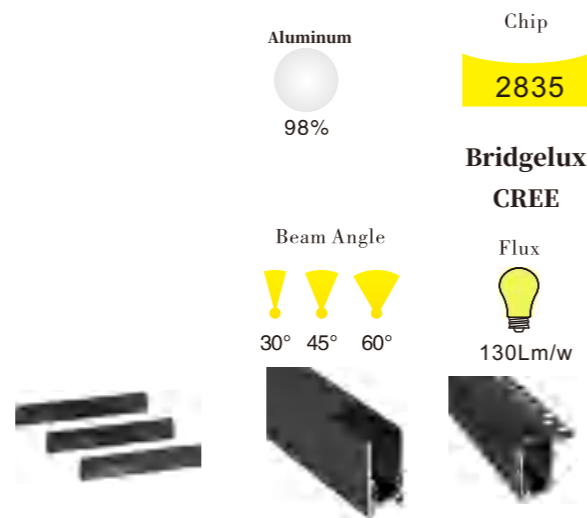

YZS-CX-FGD-HD-CL300

Model No	Power	Voltage	CCT	CRI	Dimension	LINE	Beam Angle	Life Span
YZS-CX-FGD-HD-CL300	12W	DC48V	3000/4000 6000K	90	L300*W22mm	2	24°	≥ 50,000hrs
YZS-CX-FGD-HD-CL600	24W	DC48V	3000/4000 6000K	90	L600*W22mm	2	24°	≥ 50,000hrs
YZS-CX-FGD-HD-CL900	36W	DC48V	3000/4000 6000K	90	L900*W22mm	2	24°	≥ 50,000hrs
YZS-CX-FGD-HD-CL1200	48W	DC48V	3000/4000 6000K	90	L1200*W22mm	2	24°	≥ 50,000hrs

YZS-CX-GS-HD-CL120