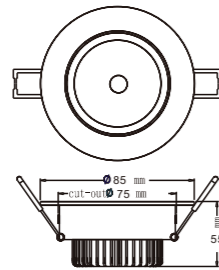

YZS-DW-COB-3W

Light Source
EPISTAR

3W