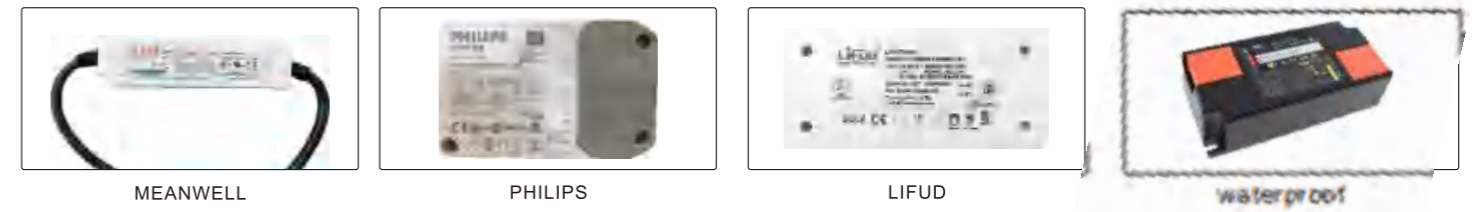

LED Panel light & LED Downlight

Suitable for office lighting, office building lighting, commercial lighting, kitchen and bathroom lighting, hotel lighting

Driver

Model No	Dimension	Power	Voltage	Light Source	CCT	Flux	Beam Angle	Life Span
YZS-PN3030	L295xW295xH9mm	12w	AC220V	SMD2835	3000-6500K	1080Lm	120°	≥50,000hrs
YZS-PN6030	L595xW295xH9mm	24w	AC220V	SMD2835	3000-6500K	2160Lm	120°	≥50,000hrs
YZS-PN12030	L1195xW295xH9mm	36w	AC220V	SMD2835	3000-6500K	3240Lm	120°	≥50,000hrs
YZS-PN6060	L595xW595xH9mm	36w	AC220V	SMD2835	3000-6500K	3240Lm	120°	≥50,000hrs
YZS-PN12060	L1195xW595xH9mm	72w	AC220V	SMD2835	3000-6500K	6480Lm	120°	≥50,000hrs