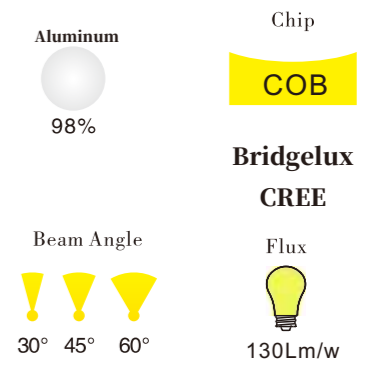

YZS-CX-GS-HD-CL120

Model No	Power	Voltage	CCT	CRI	Dimension	LINE	Beam Angle	Life Span
YZS-CX-ZD-HD-CL120	6W	DC48V	3000/4000 6000K	90	L118*W22mm	2	24°	≥ 50,000hrs
YZS-CX-ZD-HD-CL235	12W	DC48V	3000/4000 6000K	90	L230*W22mm	2	24°	≥ 50,000hrs