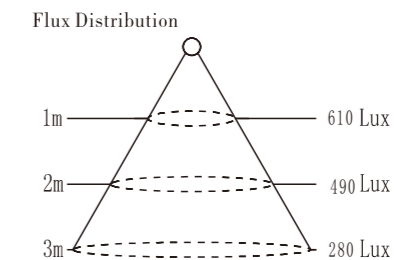

12W

**HC-DW-SH-3W**

Light Source  
**EPISTAR**

Model No	Power	Voltage	CCT	Flux	Dimension	LED	Beam Angle	Life Span
YZS-DW-COB-7W	7W	AC85V-260V	2700-7500K	770Lm	Φ 110*70mm	COB	24°	≥30,000hrs
YZS-DW-COB-12W	12W	AC85V-260V	2700-7500K	1320Lm	Φ 110*100mm	COB	24°	≥30,000hrs
YZS-GG-COB-7W	7W	AC85V-260V	2700-7500K	770Lm	Φ 120*75mm	COB	24°	≥30,000hrs
YZS-GG-COB-12W	12W	AC85V-260V	2700-7500K	1320Lm	Φ 120*75mm	COB	24°	≥30,000hrs