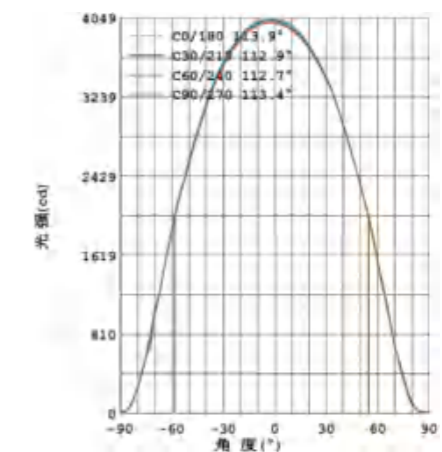

Cone Lux Diagram