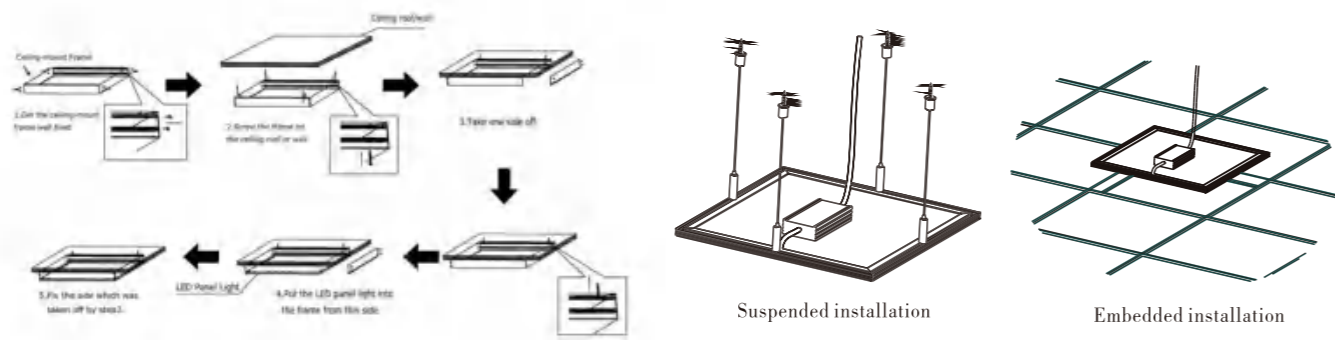

LED Panel light & LED Downlight

Suitable for office lighting, office building lighting, commercial lighting, kitchen and bathroom lighting, hotel lighting