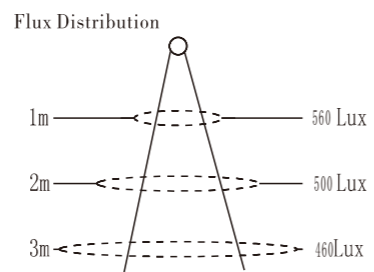

YZS-DW-SD-3W

3W

Light Source  
**EPISTAR**

YZS-DW-SD-6W

6W

Light Source  
**EPISTAR**

Model No	Power	Voltage	LED	CCT	Flux	Dimension	Beam Angle	Life Span
YZS-DW-SD-3W	3W	AC85V-260V	5050	2700-7500K	300Lm	Φ85x25mm	12°	≥30,000hrs
YZS-DW-SD-6W	6W	AC85V-260V	5050	2700-7500K	600Lm	Φ110x45mm	12°	≥30,000hrs
YZS-DW-SD-9W	9W	AC85V-260V	5050	2700-7500K	900Lm	Φ140x45mm	12°	≥30,000hrs
YZS-DW-SD-12W	12W	AC85V-260V	5050	2700-7500K	1200Lm	Φ140x45mm	12°	≥30,000hrs