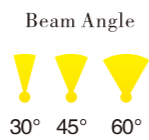

YZS-GG-COB-7W

Light Source
EPISTAR