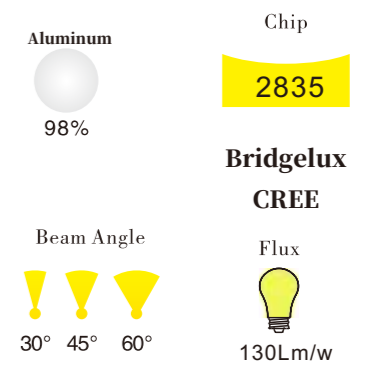

YZS-CX-GS-HD-CL120

Model No	Power	Voltage	CCT	CRI	Dimension	LINE	Beam Angle	Life Span
YZS-CX-GS-HD-CL120	6W	DC48V	3000/4000 6000K	90	L120*W22mm	2	24°	≥ 50,000hrs
YZS-CX-GS-HD-CL235	12W	DC48V	3000/4000 6000K	90	L235*W22mm	2	24°	≥ 50,000hrs
YZS-CX-GS-HD-CL342	18W	DC48V	3000/4000 6000K	90	L342*W22mm	2	24°	≥ 50,000hrs
YZS-CX-GS-HD-CL455	24W	DC48V	3000/4000 6000K	90	L455*W22mm	2	24°	≥ 50,000hrs