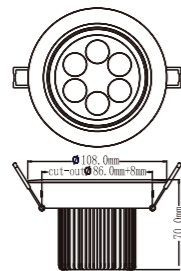

YZS-DW-SD-3W

3W

Light Source  
**EPISTAR**

YZS-DW-SD-6W

6W

Light Source  
**EPISTAR**

Model No	Power	Voltage	LED	CCT	Flux	Dimension	Beam Angle	Life Span
YZS-DW-SD-3W	3W	AC85V-260V	5050	2700-7500K	300Lm	Φ85x25mm	12°	≥30,000hrs
YZS-DW-SD-6W	6W	AC85V-260V	5050	2700-7500K	600Lm	Φ110x45mm	12°	≥30,000hrs
YZS-DW-SD-9W	9W	AC85V-260V	5050	2700-7500K	900Lm	Φ140x45mm	12°	≥30,000hrs
YZS-DW-SD-12W	12W	AC85V-260V	5050	2700-7500K	1200Lm	Φ140x45mm	12°	≥30,000hrs