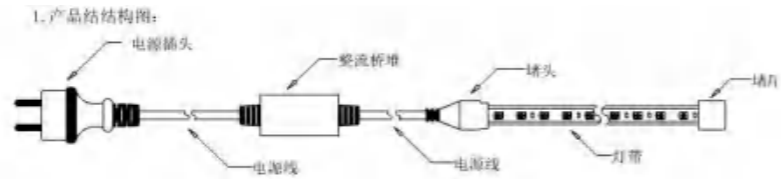

Model No	CCT	Power	Voltage	Light Source	Package	Flux	Beam Angle	Life Span
YZS-ST-AC5730	2700-7500K	6w/m	AC/DC24/48/100/220V	SMD3014/5730	100meter	70Lm/w	160°	≥30,000hrs
YZS-ST-AC2835	2700-7500K	8w/m	AC/DC24/48/100/220V	2835	100meter	70Lm/w	160°	≥30,000hrs
YZS-ST-AC5050	2700-7500K	10w/m	AC 220V	5050	100meter	70Lm/w	160°	≥30,000hrs
YZS-ST-ACRGB	RGB	8w/m	AC 220V	5050	100meter	70Lm/w	160°	≥30,000hrs