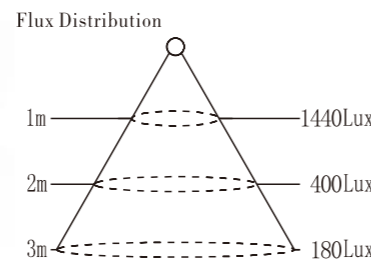

YZS-GG-COB-7W

Light Source
EPISTAR

12W