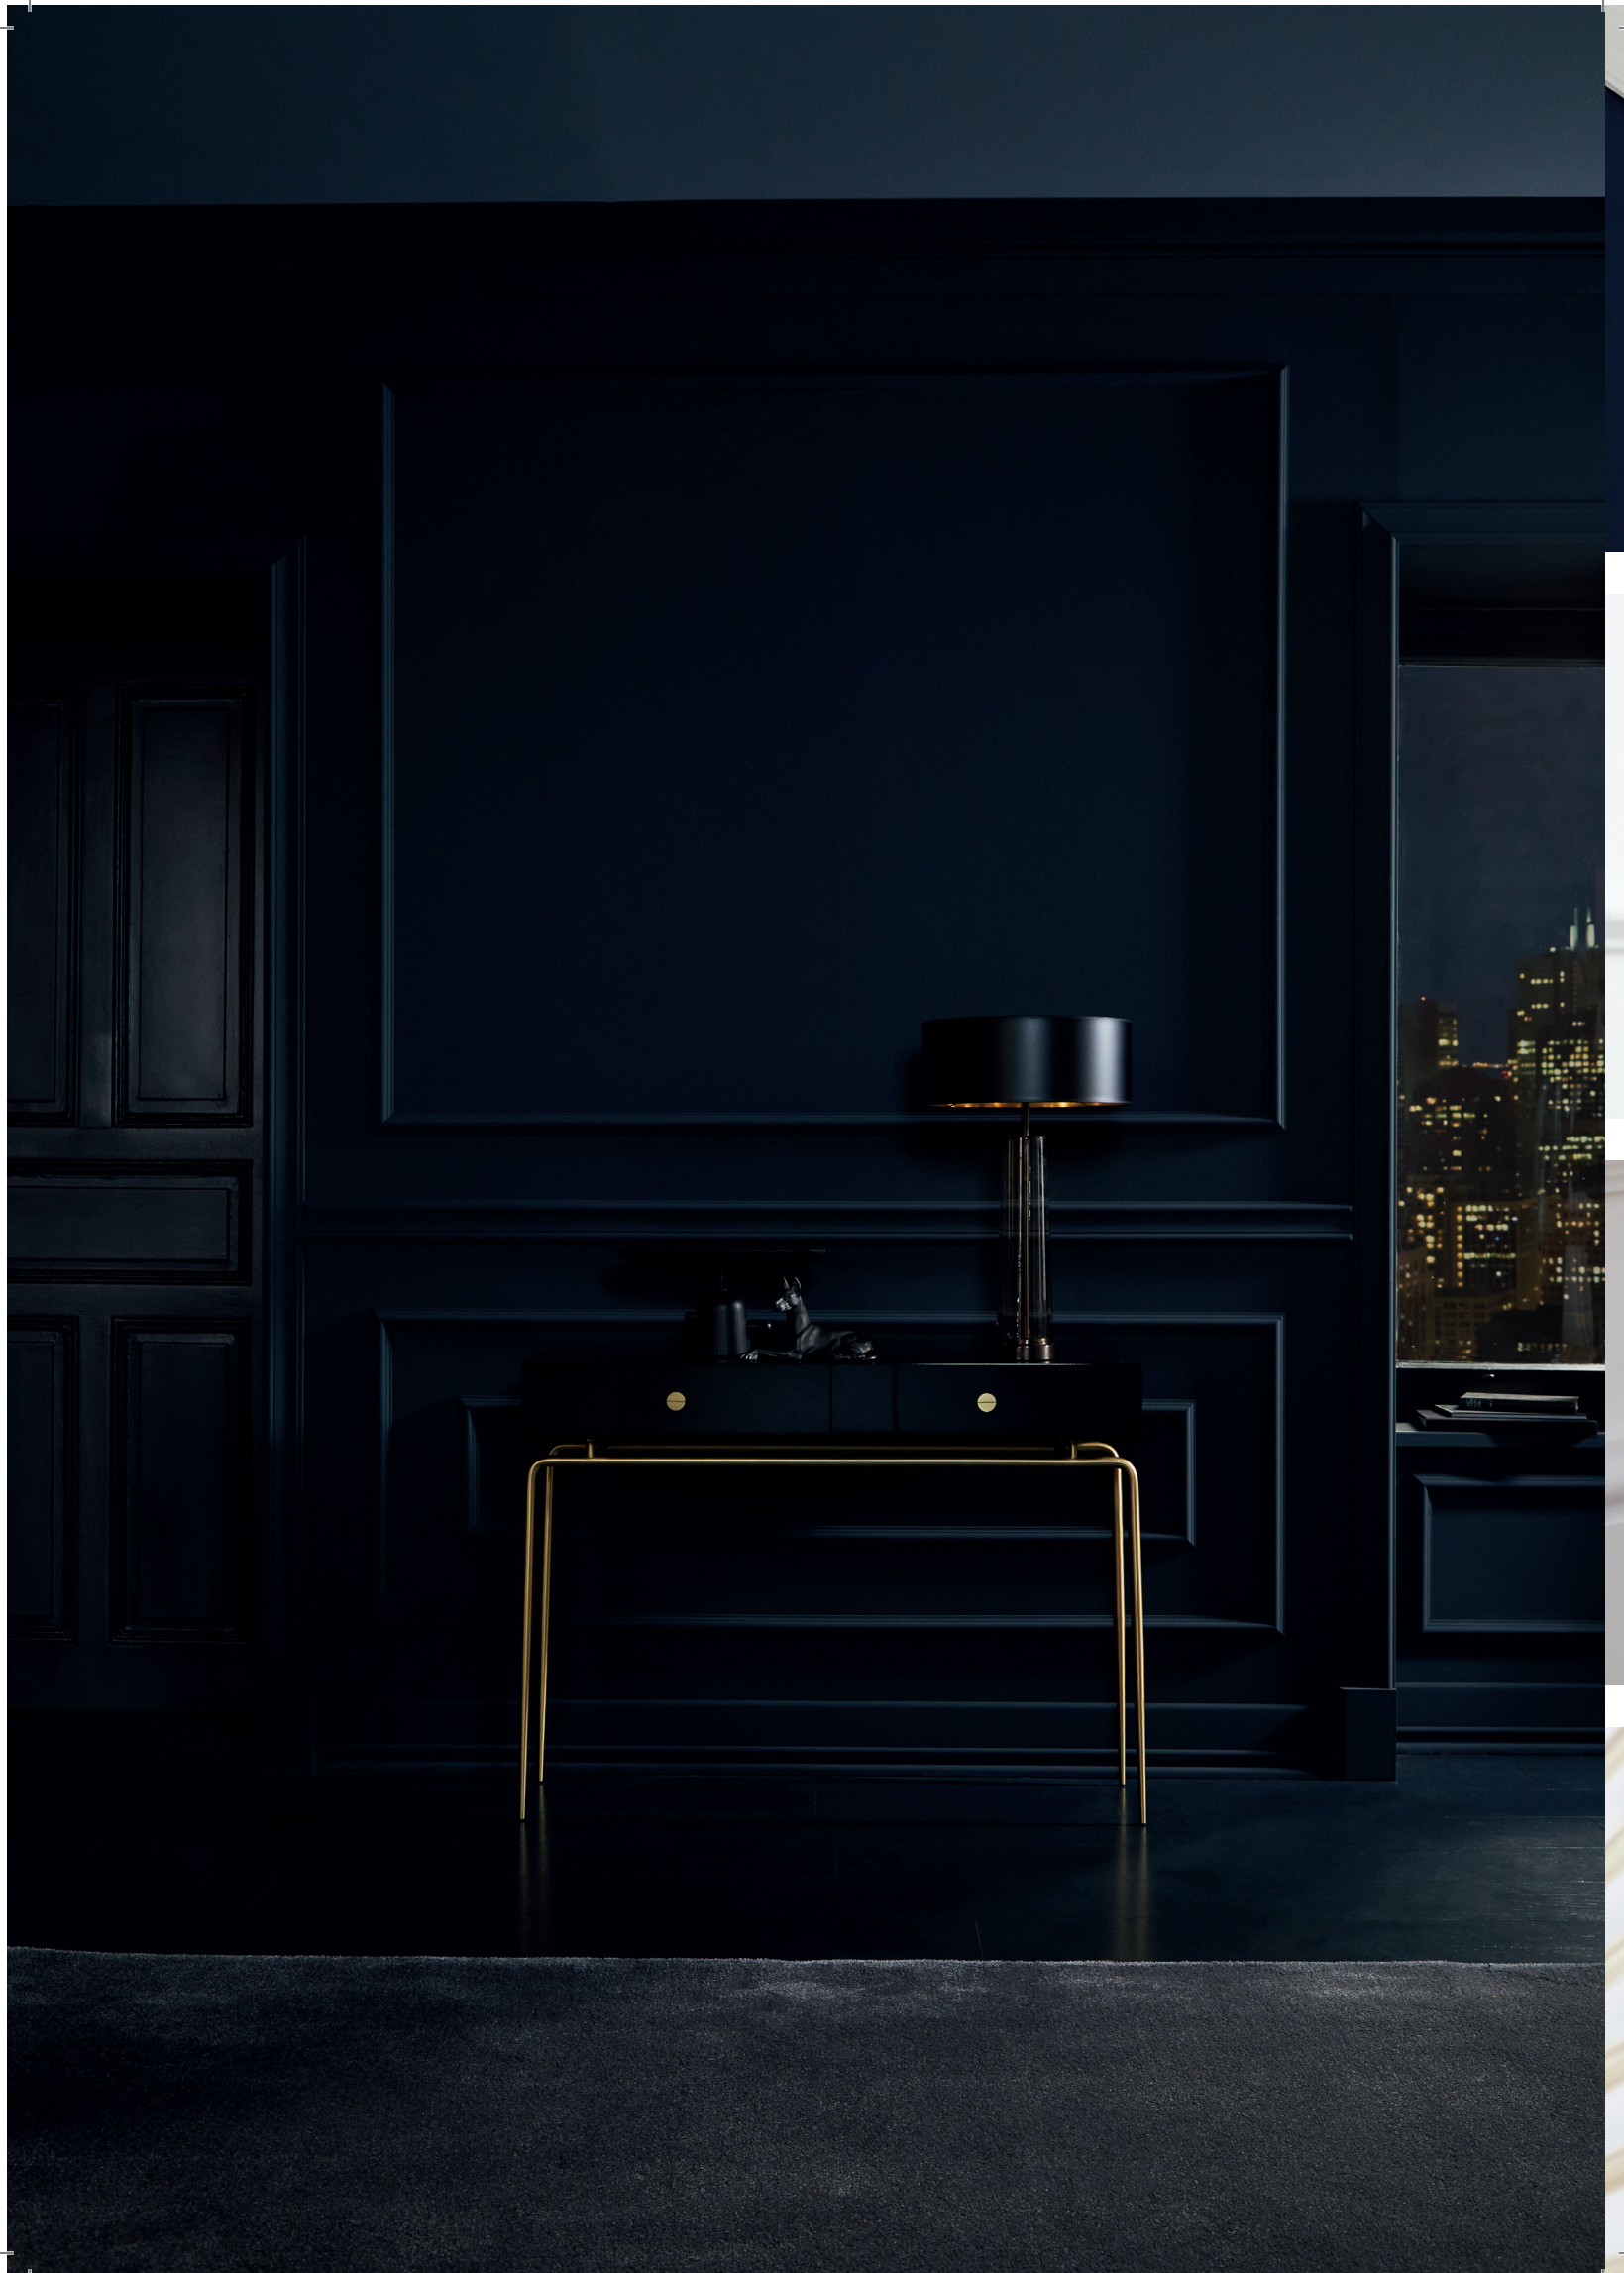

Number of coving edges and joints per cartridge: 65

THE GENERAL CATALOGUE NOËL & MARQUET

CONSUMER LEAFLET

WITH NUMEROUS INSPIRATIONS,
THE STORY OF NOËL & MARQUET,
AND MUCH MORE.

BEST OF PRODUCT OVERVIEW
AND DESIGN INSPIRATIONS.