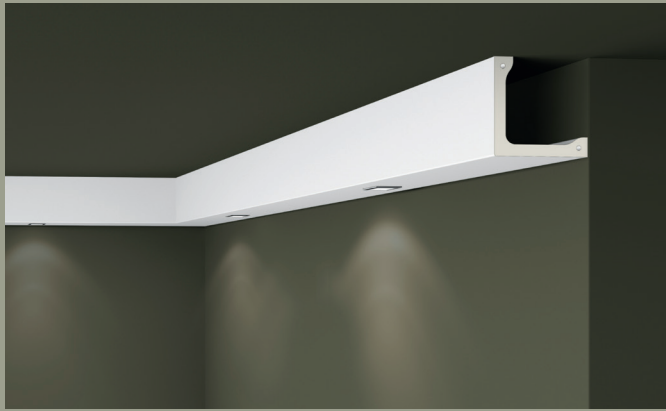

L4 ARSTYL®*

100 x 100 x 2000 mm

ART.NR. 3016328
EAN 5412938524001

OPAQUE