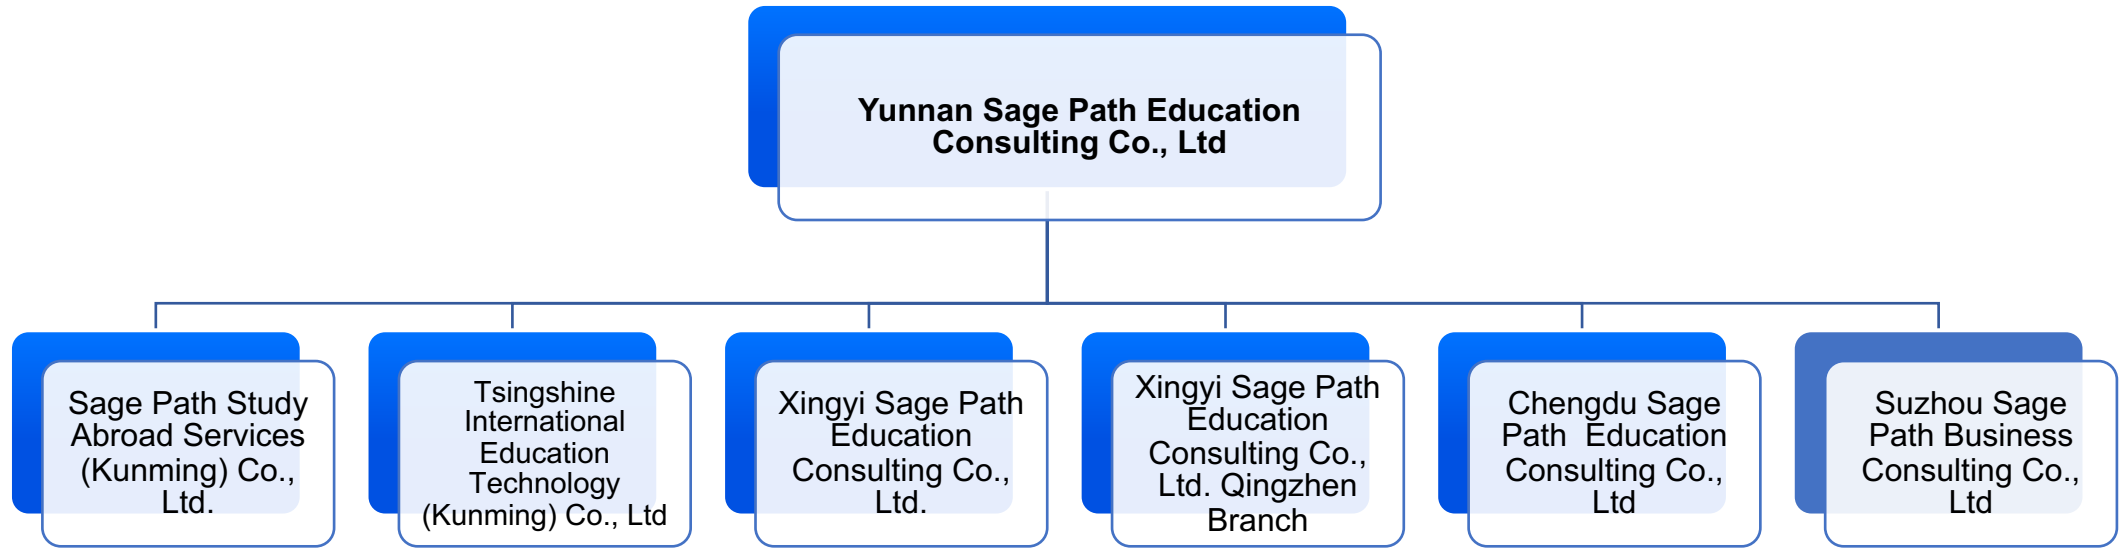

SCALE OF COMPANY