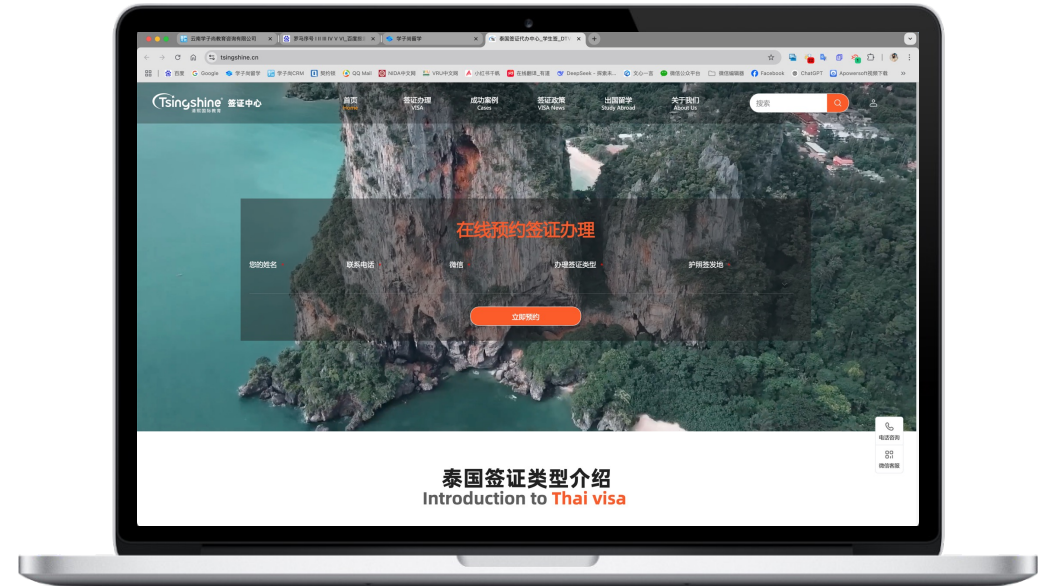

SPE STUDY ABROAD

A Safe, Green, and Convenient Application Process

To facilitate the study abroad application process and reduce costs for clients, we have established a company website, an official WeChat account, and multiple social media platforms to provide easy access to information. Additionally, we have invested in building a comprehensive client management system, an electronic contract signing system, and a student records management system. This enables all clients to consult online, register online, sign contracts electronically, submit application materials, track application progress, and download offers and personal records—all through our digital platform.

Follow Our Public Account >>

Our Official Website

SPE STUDY ABROAD

<https://www.xuezishang.com/>

Tsingshine International Education

<https://www.tsingshine.cn/>

Our Official Media Platforms

WeChat Official Account