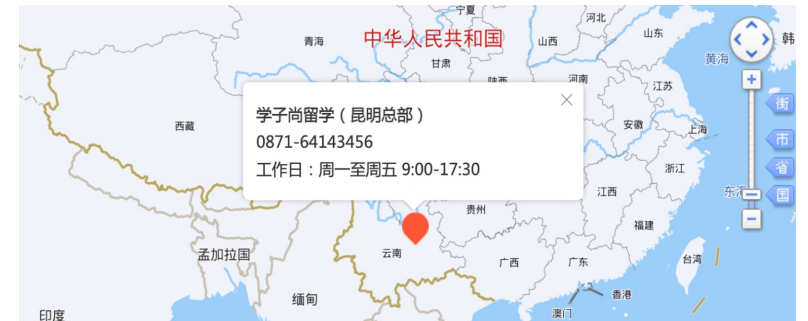

● Chengdu Branch

603, Building T3, Mai Space International Center, Wuhou District, Chengdu, Sichuan, China 610041

office@ynspe.cn

(+86) 0871 64143456

THANK YOU

Yunnan Sage Path Education Consulting Co., Ltd.