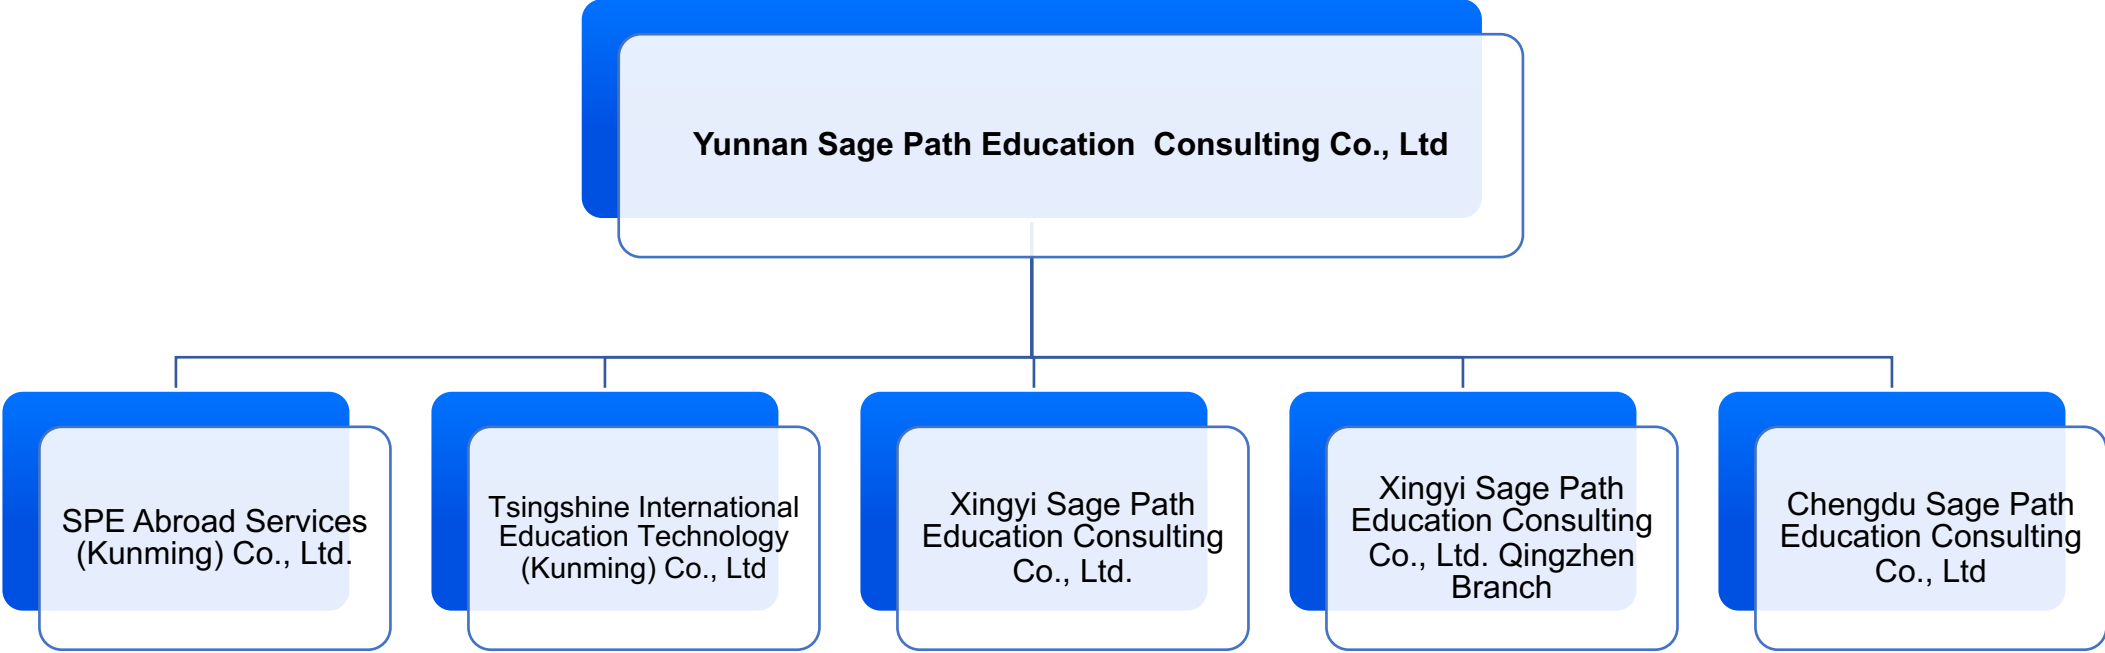

SCALE OF COMPANY