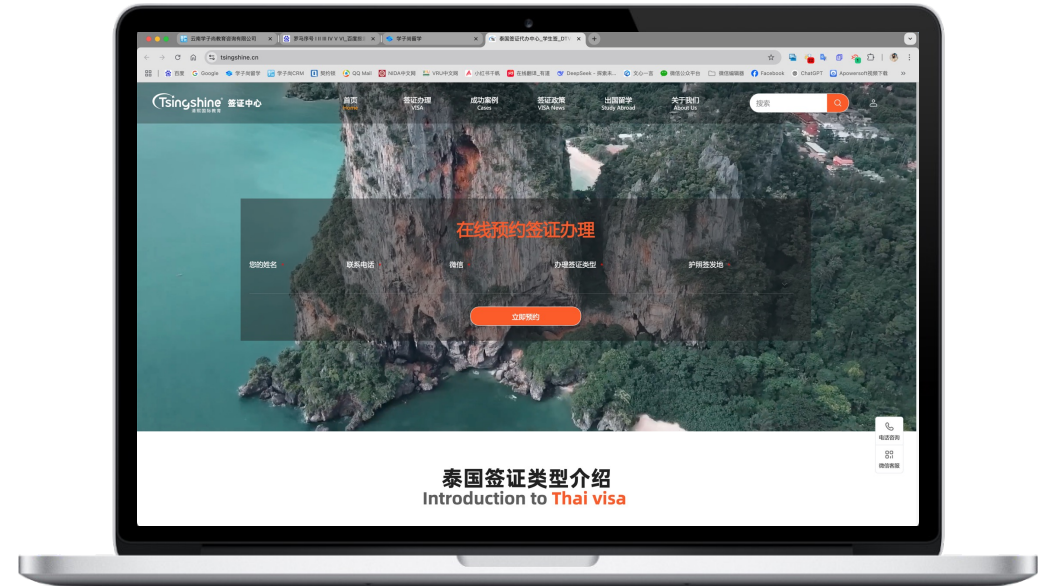

SPE STUDY ABROAD

A Safe, Green, and Convenient Application Process

To facilitate the study abroad application process and reduce costs for clients, we have established a company website, an official WeChat account, and multiple social media platforms to provide easy access to information. Additionally, we have invested in building a comprehensive client management system, an electronic contract signing system, and a student records management system. This enables all clients to consult online, register online, sign contracts electronically, submit application materials, track application progress, and download offers and personal records—all through our digital platform.

[Follow Our WeChat Public Account >>](#)

Our Official Website

SPE STUDY ABROAD

<https://www.xuezishang.com/>

Tsingshine International Education

<https://www.tsingshine.cn/>

Our Official Media Platforms

WeChat Official Account