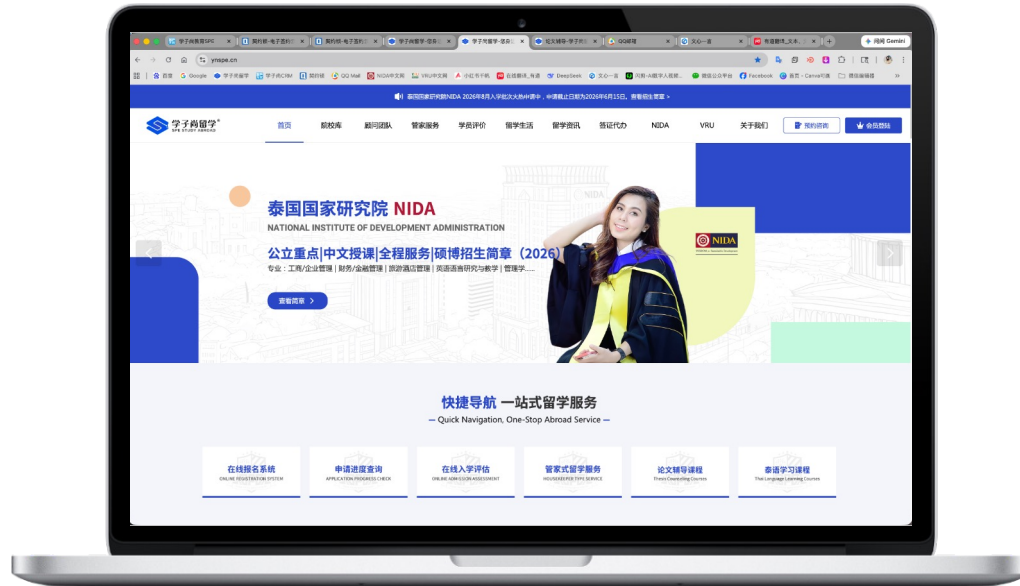

SPE STUDY ABROAD

A Safe, Green, and Convenient Application Process

To facilitate the study abroad application process and reduce costs for clients, we have established a company website, an official WeChat account, and multiple social media platforms to provide easy access to information. Additionally, we have invested in building a comprehensive client management system, an electronic contract signing system, and a student records management system. This enables all clients to consult online, register online, sign contracts electronically, submit application materials, track application progress, and download offers and personal records—all through our digital platform.

[Follow Our WeChat Public Account >>](#)

Our Official Website

SPE STUDY ABROAD

<https://www.xuezishang.com/>

Tsingshine International Education

<https://www.tsingshine.cn/>

Our Official Media Platforms

WeChat Official Account