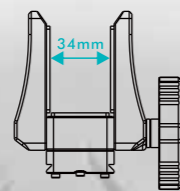

Size 6.5, 9.5, 11.5cm

Size 5, 8, 10cm

NEW

FH06 Tripod Shooting Rest

| | |
|-------------------|-------------------|
| Material | Aluminum |
| Min Size / Weight | 92*91*76mm / 650g |
| Max Clamp Size | 76mm |
| Min Clamp Size | 34mm |
| Stand Hole | 1/4", 3/8" |
| Anti-skid | Rubber |

FH04 Tripod Shooting Rest

| | |
|-------------------|-------------------|
| Material | Aluminum |
| Min Size / Weight | 89*86*73mm / 590g |
| Max Clamp Size | 76mm |
| Min Clamp Size | 34mm |
| Stand Hole | 1/4", 3/8" |
| Anti-skid | Rubber |

NEW

NAME Hunting Shooting Tripod

| Model | FH316 | FH314 |
|---------------|----------------|----------------|
| Shooting rest | FH06-Aluminum | FH04-Aluminum |
| Folded height | 76cm / 2.5' | 76cm / 2.5' |
| Max height | 161cm / 5.28' | 161cm / 5.28' |
| Min height | 72cm / 2.36' | 72cm / 2.36' |
| Tube size | 34, 31, 28mm | 34, 31, 28mm |
| Weight | 2.7kg / 5.95lb | 2.6kg / 5.73lb |
| Head rotation | 360° | 360° |