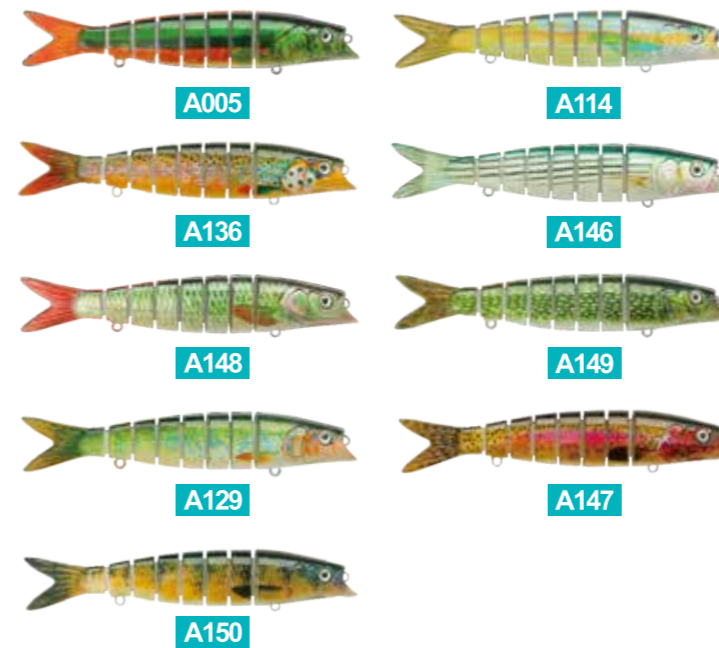

Size	100mm / 4"
Weight	16g, sinking
Hook	Treble #6
Jointed	Fabric

Size	135mm / 5.4"
Weight	39g, sinking
Hook	Treble #4
Jointed	Fabric

Model	RH8602	RH8602F
Size	143mm / 5.7"	143mm / 5.7"
Weight	21g, sinking	19g, floating
Hook	Treble #6	Treble #6
Jointed	Fabric	Fabric

Size	100mm / 4"
Weight	16g, sinking
Hook	Treble #6
Jointed	Fabric