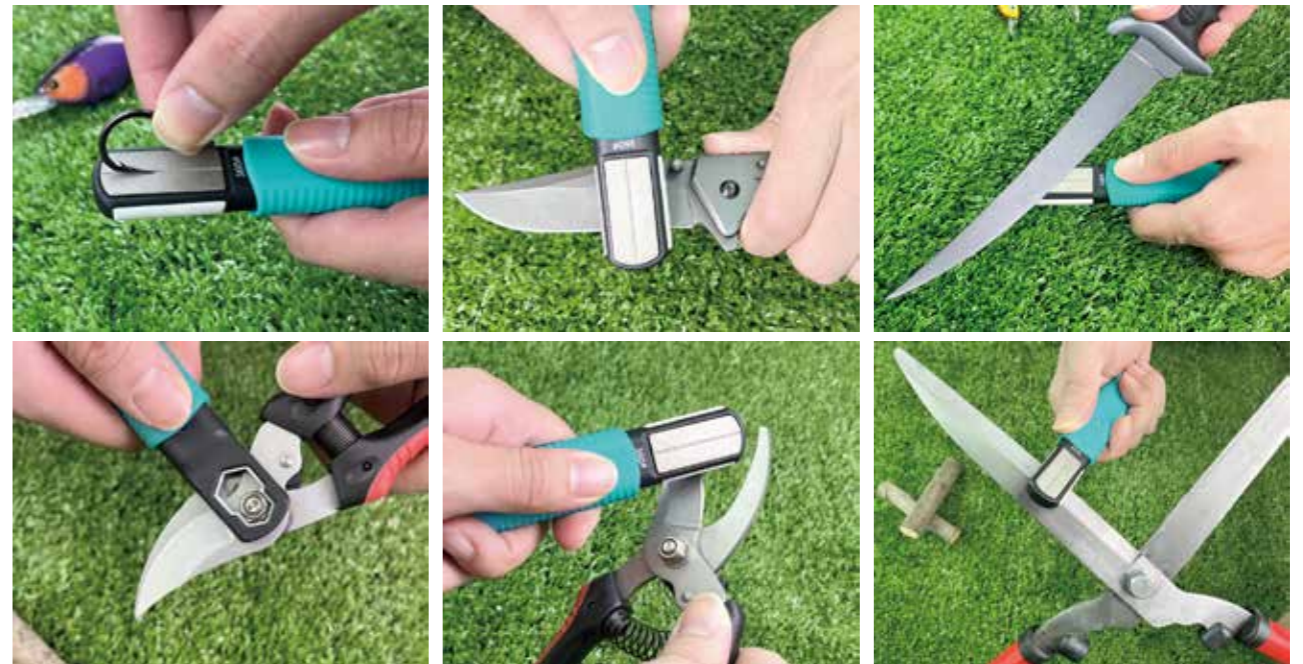

- Diamond & Ceramic & Tungsten Carbide material sharpening / honing your tools & hooks
- Wrenches with a 10mm & 13mm opening are designed for bolt disassembly and tightening