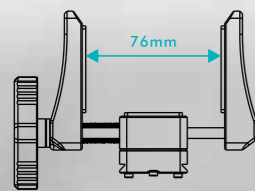

Size 6.5, 9.5, 11.5cm

Size 5, 8, 10cm

NEW

FH06 Tripod Shooting Rest

| | |
|-------------------|-------------------|
| Material | Aluminum |
| Min Size / Weight | 92*91*76mm / 650g |
| Max Clamp Size | 76mm |
| Min Clamp Size | 34mm |
| Stand Hole | 1/4", 3/8" |
| Anti-skid | Rubber |

FH04 Tripod Shooting Rest

| | |
|-------------------|-------------------|
| Material | Aluminum |
| Min Size / Weight | 89*86*73mm / 590g |
| Max Clamp Size | 76mm |
| Min Clamp Size | 34mm |
| Stand Hole | 1/4", 3/8" |
| Anti-skid | Rubber |

NEW

NAME Hunting Shooting Tripod

| Model | FH316 | FH314 |
|---------------|----------------|----------------|
| Shooting rest | FH06-Aluminum | FH04-Aluminum |
| Folded height | 76cm / 2.5' | 76cm / 2.5' |
| Max height | 161cm / 5.28' | 161cm / 5.28' |
| Min height | 72cm / 2.36' | 72cm / 2.36' |
| Tube size | 34, 31, 28mm | 34, 31, 28mm |
| Weight | 2.7kg / 5.95lb | 2.6kg / 5.73lb |
| Head rotation | 360° | 360° |